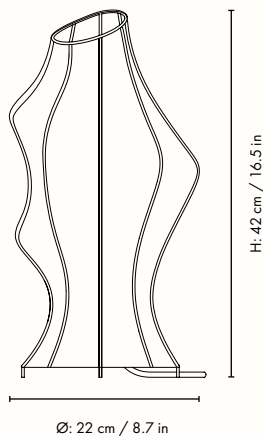

1104268683
White

Information

Size: Ø: 22 x H: 42 cm / Ø: 8.7 x H: 16.5 in
Material: Powder coated iron structure with a sprayed-on polymer skin with on/off switch and 2,6 metre fabric cable
Care: Carefully wipe with a dry cloth
Voltage: 220-240V - 50Hz
Light source: E14 max 12 watt LED Bulb not included
Info: Registered design
Certifications: CE, CB, UKCA, RoHs.
 Only approved for EU/NO/CH/UK (UK plug version for UK) and separate version for US.
Attention: Only use LED Light Bulb
Country of origin: China
Net weight: 0.51 kg
Packsize: 2

Measurements

Dae Floor Lamp

The Dae Lamp draws inspiration from the ethereal beauty of the Pieridae Butterfly Chrysalis. With its combination of delicate, non-woven polymer material and unique, organic shape, the lamp not only serves as a source of illumination but also as a work of art. The translucent shade diffuses light in a unique and captivating manner, casting a warm and gentle glow that creates a cosy atmosphere in any room. Elevate your space with the contemporary aesthetic of the Dae Lamp – where form meets function in perfect harmony. The non-woven polymer shade will beautifully patinate over time, giving it a unique appearance.

1104269281
White

Information

Size: Ø: 41.3 x H: 140 cm / Ø: 16.3 x H: 55.1 in
Material: Powder coated iron structure with a sprayed-on polymer skin with on/off switch and 2,6 metre fabric cable
Care: Carefully wipe with a dry cloth
Voltage: 220-240V - 50Hz
Light source: Light source: 3 x E27max 12 watt LED
 Bulb not included
Info: Registered design
Certifications: CE, CB, UKCA, RoHs.
 Only approved for EU/NO/CH/UK (UK plug version for UK) and separate version for US
Attention: Only use LED Light Bulb
Country of origin: China
Net weight: 10 kg
Packsize: 1