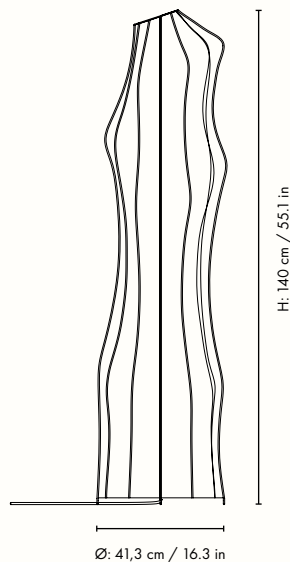

1104268683
White

Information

Size: Ø: 22 x H: 42 cm / Ø: 8.7 x H: 16.5 in
Material: Powder coated iron structure with a sprayed-on polymer skin with on/off switch and 2,6 metre fabric cable
Care: Carefully wipe with a dry cloth
Voltage: 220-240V - 50Hz
Light source: E14 max 12 watt LED Bulb not included
Info: Registered design
Certifications: CE, CB, UKCA, RoHs.
 Only approved for EU/NO/CH/UK (UK plug version for UK) and separate version for US.
Attention: Only use LED Light Bulb
Country of origin: China
Net weight: 0.51 kg
Packsize: 2

Measurements

Dae Floor Lamp

The Dae Lamp draws inspiration from the ethereal beauty of the Pieridae Butterfly Chrysalis. With its combination of delicate, non-woven polymer material and unique, organic shape, the lamp not only serves as a source of illumination but also as a work of art. The translucent shade diffuses light in a unique and captivating manner, casting a warm and gentle glow that creates a cosy atmosphere in any room. Elevate your space with the contemporary aesthetic of the Dae Lamp – where form meets function in perfect harmony. The non-woven polymer shade will beautifully patinate over time, giving it a unique appearance.

1104269281
White

Information

Size: Ø: 41.3 x H: 140 cm / Ø: 16.3 x H: 55.1 in
Material: Powder coated iron structure with a sprayed-on polymer skin with on/off switch and 2,6 metre fabric cable
Care: Carefully wipe with a dry cloth
Voltage: 220-240V - 50Hz
Light source: Light source: 3 x E27max 12 watt LED
 Bulb not included
Info: Registered design
Certifications: CE, CB, UKCA, RoHs.
 Only approved for EU/NO/CH/UK (UK plug version for UK) and separate version for US
Attention: Only use LED Light Bulb
Country of origin: China
Net weight: 10 kg
Packsize: 1

Measurements

Space to feel comfortably you