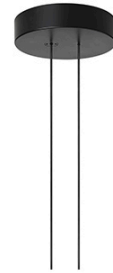

Arrangements Round Small

by Michael Anastassiades , 2018

Diffuse light suspended lighting device. Body in extruded, curved NC-machined and black powder-coated aluminium, diffuser in platinum optical silicone.

Each component can be connected to the power pack by means of an electrical and mechanical connection system designed for customisable product set-up.

Roses available with two powers: lamp with power under 70W and lamp with power under 190W. Class III roses also available for installations with remote power supply: "surface" version for installations on cement, "recessed" version for plasterboard ceilings.

Cord Length	2500 mm
Materials	Aluminum

Colors	● F0406030 - Black
--------	--------------------

Certificate	  
-------------	--

Arrangements Round Small

by Michael Anastassiades , 2018

F0415030
Big Rose-MAX190W

F0416030
Small Rose-MAX70

F0418030
Recessed Rose-MAX190W