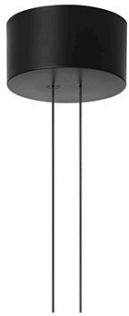

Arrangements Round Small

by Michael Anastassiades , 2018

Diffuse light suspended lighting device. Body in extruded, curved NC-machined and black powder-coated aluminium, diffuser in platinum optical silicone.

Each component can be connected to the power pack by means of an electrical and mechanical connection system designed for customisable product set-up.

Roses available with two powers: lamp with power under 70W and lamp with power under 190W. Class III roses also available for installations with remote power supply: "surface" version for installations on cement, "recessed" version for plasterboard ceilings.

Cord Length	2500 mm
Materials	Aluminum

Colors	● F0406030 - Black
--------	--------------------

Certificate	  
-------------	--

Arrangements Round Small

by Michael Anastassiades , 2018

F0415030
Big Rose-MAX190W

F0416030
Small Rose-MAX70

F0418030
Recessed Rose-MAX190W