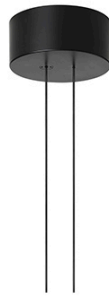

Arrangements Round Small

by Michael Anastassiades , 2018

Diffuse light suspended lighting device. Body in extruded, curved NC-machined and black powder-coated aluminium, diffuser in platinum optical silicone.

Each component can be connected to the power pack by means of an electrical and mechanical connection system designed for customisable product set-up.

Roses available with two powers: lamp with power under 70W and lamp with power under 190W. Class III roses also available for installations with remote power supply: "surface" version for installations on cement, "recessed" version for plasterboard ceilings.

Cord Length	2500 mm
Materials	Aluminum

Colors	● F0406030 - Black
--------	--------------------

Certificate	  
-------------	--

Arrangements Round Small

by Michael Anastassiades , 2018

F0415030
Big Rose-MAX190W

F0416030
Small Rose-MAX70

F0418030
Recessed Rose-MAX190W