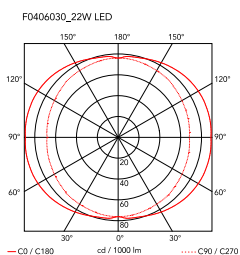

Cord Length	2500 mm
Materials	Aluminum

Colors	● F0406030 - Black
--------	--------------------

Certificate	  
-------------	--

Arrangements Round Small

by Michael Anastassiades , 2018

F0415030
Big Rose-MAX190W