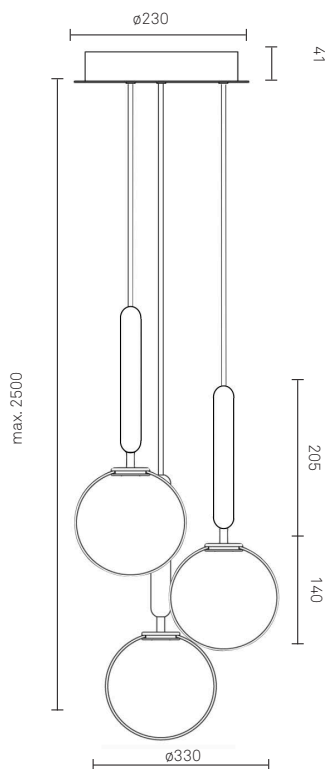

## MIIRA 3 Brass

Design: Sofie Refer, 2020. EU-model.

**Miira 3 in mouth-blown Opal White glass and Brass finish.  
Incl. Ceiling plate.**

The significant details of Miira are the fine curves and thin neck that gives a graceful appearance.

## TECHNICAL INFO

**Product no.:** 03030824

**Type:** Suspension - Indoor

**Colour:**

Glass: Opal White

Metal: Brass

Cable: Black

**Materials:**

Anodized brass finish

Mouth-blown glass

Fabric covered cable

**Dimensions:**

330∅- mm x max. 2500 mm

Ceiling plate: ∅230mm x 41mm

Fabric cable -Length: 2500mm

**Product weight:**

Product incl. ceiling plate: -g

Ceiling plate: g

**Packaging:**

Dimensions: L: -mm x W: -mm x H: -mm Weight: -

g Total weight incl. product: - g

Number of parcels:

Material: Brown cardboard.

**Packaging - weight - material:**