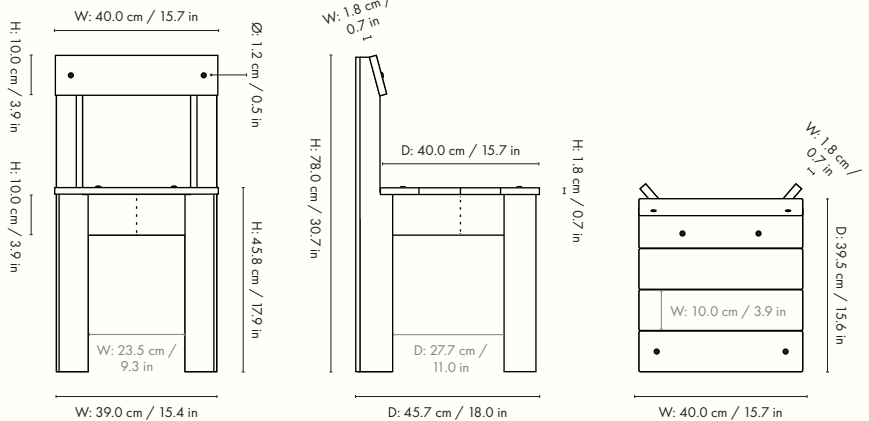

Measurements

The mark of responsible forestry