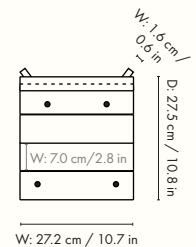

1104265720
Ash

1104265722
Blue

Information

Size: W: 40 x H: 78 x D: 45.7 cm /

W: 15.7 x H: 30.7 x D: 18.0 in

Seat height: 45.8 cm / 18.0 in

Material: Ash: FSC™ certified solid ash. Oiled.

Blue: FSC™ certified solid beech. Blue lacquered

1104265720
Ash

1104265728
Blue

Information

Size: W: 34.2 x H: 75 x D: 37.3 cm /
W: 13.5 x H: 29.5 x D: 14.7 in
Seat height: 53.0 cm / 20.9 in
Material: Ash: FSC™ certified solid ash. Oiled
Blue: FSC™ certified solid beech. Blue lacquered
Care: Wipe with a damp cloth
Info: Delivered flatpacked and unassembled.
Suitable for children 3+ years. Registered design
Country of origin: Italy
Net weight: 3.6 kg
Packsize: 1

1104265723
Ash

1104265725
Blue

Information

Size: W: 27.2 x H: 52 x D: 31.8 cm /
W: 27.2 x H: 52 x D: 31.8 in
Seat height: 30.0 cm / 11.8 in
Material: Ash: FSC™ certified solid ash. Oiled
Blue: FSC™ certified solid beech. Blue lacquered
Care: Wipe with a damp cloth
Info: Delivered flatpacked and unassembled.
Suitable for children 3+ years. Registered design
Country of origin: Italy
Net weight: 2.7 kg
Packsize: 1

Measurements

Space to feel comfortably you