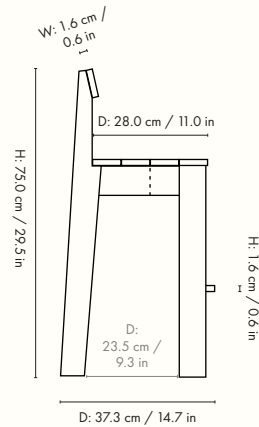

Measurements