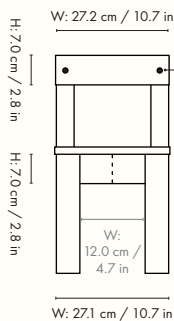

1104265720
Ash

1104265722
Blue

Information

Size: W: 40 x H: 78 x D: 45.7 cm /

W: 15.7 x H: 30.7 x D: 18.0 in

Seat height: 45.8 cm / 18.0 in

Material: Ash: FSC™ certified solid ash. Oiled.

Blue: FSC™ certified solid beech. Blue lacquered

1104265720
Ash

1104265728
Blue

Information

Size: W: 34.2 x H: 75 x D: 37.3 cm /
W: 13.5 x H: 29.5 x D: 14.7 in
Seat height: 53.0 cm / 20.9 in
Material: Ash: FSC™ certified solid ash. Oiled
Blue: FSC™ certified solid beech. Blue lacquered
Care: Wipe with a damp cloth
Info: Delivered flatpacked and unassembled.
Suitable for children 3+ years. Registered design
Country of origin: Italy
Net weight: 3.6 kg
Packsize: 1

1104265723
Ash

1104265725
Blue

Information

Size: W: 27.2 x H: 52 x D: 31.8 cm /
W: 27.2 x H: 52 x D: 31.8 in
Seat height: 30.0 cm / 11.8 in
Material: Ash: FSC™ certified solid ash. Oiled
Blue: FSC™ certified solid beech. Blue lacquered
Care: Wipe with a damp cloth
Info: Delivered flatpacked and unassembled.
Suitable for children 3+ years. Registered design
Country of origin: Italy
Net weight: 2.7 kg
Packsize: 1

Measurements

Space to feel comfortably you