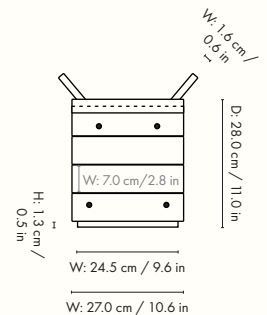

Measurements