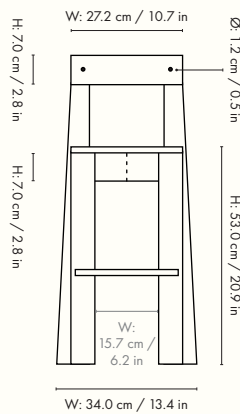

Measurements