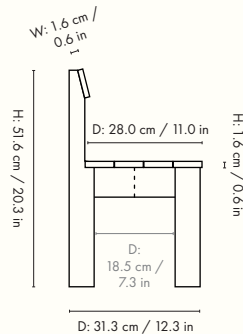

1104265720
Ash

1104265722
Blue

Information

Size: W: 40 x H: 78 x D: 45.7 cm /

W: 15.7 x H: 30.7 x D: 18.0 in

Seat height: 45.8 cm / 18.0 in

Material: Ash: FSC™ certified solid ash. Oiled.

Blue: FSC™ certified solid beech. Blue lacquered

1104265720
Ash

1104265728
Blue

Information

Size: W: 34.2 x H: 75 x D: 37.3 cm /
W: 13.5 x H: 29.5 x D: 14.7 in
Seat height: 53.0 cm / 20.9 in
Material: Ash: FSC™ certified solid ash. Oiled
Blue: FSC™ certified solid beech. Blue lacquered
Care: Wipe with a damp cloth
Info: Delivered flatpacked and unassembled.
Suitable for children 3+ years. Registered design
Country of origin: Italy
Net weight: 3.6 kg
Packsize: 1

1104265723
Ash

1104265725
Blue

Information

Size: W: 27.2 x H: 52 x D: 31.8 cm /
W: 27.2 x H: 52 x D: 31.8 in
Seat height: 30.0 cm / 11.8 in
Material: Ash: FSC™ certified solid ash. Oiled
Blue: FSC™ certified solid beech. Blue lacquered
Care: Wipe with a damp cloth
Info: Delivered flatpacked and unassembled.
Suitable for children 3+ years. Registered design
Country of origin: Italy
Net weight: 2.7 kg
Packsize: 1

Measurements

Space to feel comfortably you