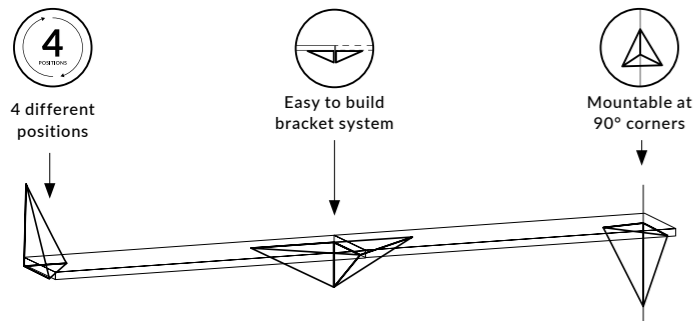

Placement inspiration:

/// A world in between.

Slow Production for a fast world

We care about the outdoors as much as the indoors. Therefore, we developed a work method that we call Slow Production. It involves honest manufacturing, good working conditions, recycled materials and a strict no aircraft freight. And no, we'd never lay our hands on endangered forests.

Some would say it's too much of an effort. We wouldn't have it any other way. Frankly, we hope that Slow Production will evolve to be the industry norm.

Our design will outlive us all – and so should mother nature.

<Pythagoras PLAY>