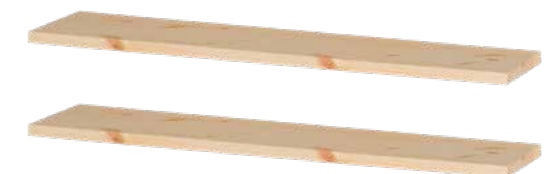

## As smart as a shelf can get

Nobody likes a smarty-pants, but everyone loves a smart shelf. With pre-drilled holes, there should be no problem for you to adjust my length from 78 to 59 centimeters. Pinewood made from good looking Nordic sustainable forestry.

## What's included:

4 brackets + 2 shelves

Pythagoras PLAY packaging

Dimensions: 795x120x219mm

Material: Cardboard

Available colors:

Brackets

Material: Recycled powder coated metal wire

Dimensions: 150x105x200mm

Designer: Gustav Rosén

Amount: 2 pairs (4 brackets)

Pinewood Shelves

Dimensions: 780x18x200mm

Material: Pinewood

Amount: 2

Retail price