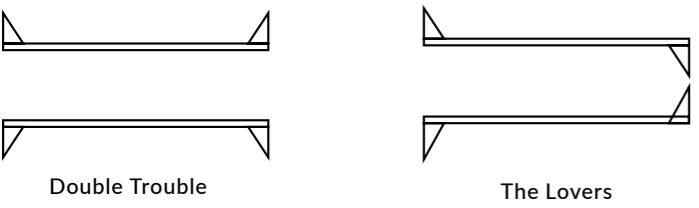

Placement inspiration: