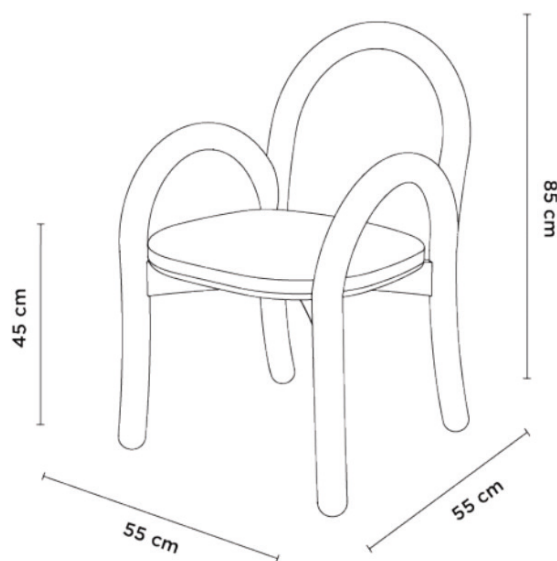

MATERIAL

Plywood

DIMENSIONS

Width: 55 cm

Depth: 55 cm

Height: 85 cm

Seat height: 45 cm

COLORS