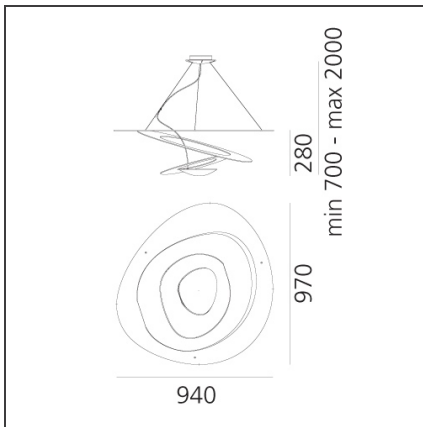

FEATURES

Article Code:	1237010A	Material:	Aluminum
Colour:	White	Series:	Design
Installation:	Suspension		

DIMENSIONS

Length:	cm 67	Impact Resistance:	N/D
Width:	cm 69	Glow Wire Test:	650
Height:	cm 23		
Max Height from ceiling:	cm 200		

LUMINAIRE

Watt:	330W
Voltage:	220V-240V

Pirce Suspension - White

IP20

Dimmerable: + -

DESIGN BY

Giuseppe Maurizio Scutellà

DESCRIPTION

Suspension lamp in painted aluminium. Opening out of a slim disk are fluttering spirals, which fall gently downwards, creating magical effects of form and light.

TECHNICAL DRAWINGS

FEATURES

Article Code:	1239010A	Material:	Aluminum
Colour:	White	Series:	Design
Installation:	Suspension	Area contract:	Residential
Environment:	Indoor	Emission:	Indirect

DIMENSIONS

Length:	cm 94	Glow Wire Test:	650
Width:	cm 97		
Height:	cm 28		
Max Height from ceiling:	cm 200		

NOT INCLUDED SOURCES

Category:	HALO	Color temperature (K):	2950K
Number:	1	Class:	A
Watt:	330W		
Lbs:	R7s		