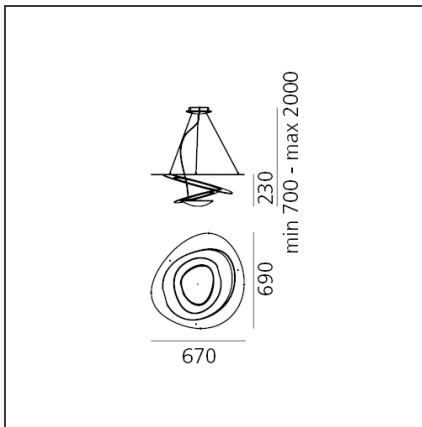

Pirce Mini Suspension - White

IP20     

Dimmerable: +  -

TECHNICAL DRAWINGS

DESIGN BY

Giuseppe Maurizio Scutellà

DESCRIPTION

Suspension lamp in painted aluminium, extension of the existing Pirce range. Opening out of a slim disk are fluttering spirals, which fall gently downwards, creating magical effects of form and light.

FEATURES

Article Code:	1237010A	Material:	Aluminum
Colour:	White	Series:	Design
Installation:	Suspension		

DIMENSIONS

Length:	cm 67	Impact Resistance:	N/D
Width:	cm 69	Glow Wire Test:	650
Height:	cm 23		
Max Height from ceiling:	cm 200		

LUMINAIRE

Watt:	330W
Voltage:	220V-240V

Pirce Suspension - White

IP20

Dimmerable: + -

DESIGN BY

Giuseppe Maurizio Scutellà

DESCRIPTION

DIMENSIONS

Length:	cm 94	Glow Wire Test:	650
Width:	cm 97		
Height:	cm 28		
Max Height from ceiling:	cm 200		

NOT INCLUDED SOURCES

Category:	HALO	Color temperature (K):	2950K
Number:	1	Class:	A
Watt:	330W		
Lbs:	R7s		