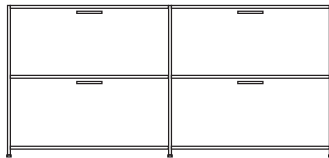

pair of glass shelves clear glass

**DIMENSIONS**

sideboard 2 drawers for hanging files +  
2 flap doors lacquer - pack of colors

**DIMENSIONS**  
H 31 - "  
W 67 - "  
D 18 - "

sideboard 2 drawers for hanging files +  
2 flap doors argile lacquer