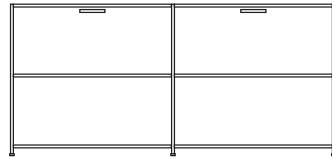

glass shelf for t.v. cabinet w 84 3/4" (215 cm) & console w 42 1/2" (108 cm) clear glass

DIMENSIONS

console 2 flap doors lacquer - pack of colors

DIMENSIONS

H 31 - "
W 67 - "
D 18 - "