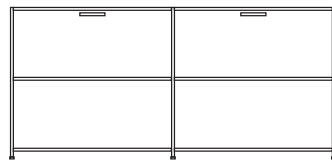

### DIMENSIONS

H 34 " - W 64 " - D 18 " -

H 31 - "  
W 43 - "  
D 18 - "

glass shelf for t.v. cabinet w 84 3/4" (215 cm) & console w 42 1/2" (108 cm) clear glass

**DIMENSIONS**

console 2 flap doors lacquer - pack of colors

**DIMENSIONS**

H 31 - "  
W 67 - "  
D 18 - "