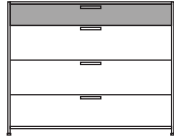

dresser 3 lower drawers perle lacquer

**DIMENSIONS**

H 34 - "  
W 43 - "  
D 19 - "

1 upper drawer for dresser lacquer -  
pack of colors

**DIMENSIONS**

1 upper drawer for dresser argile  
lacquer

**DIMENSIONS**

1 upper drawer for dresser white  
lacquer

**DIMENSIONS**

1 upper drawer for dresser perle  
lacquer

**DIMENSIONS**

bench unit 2 flap doors lacquer - pack  
of colors

**DIMENSIONS**  
H 18 - "  
W 57 - "  
D 18 - "