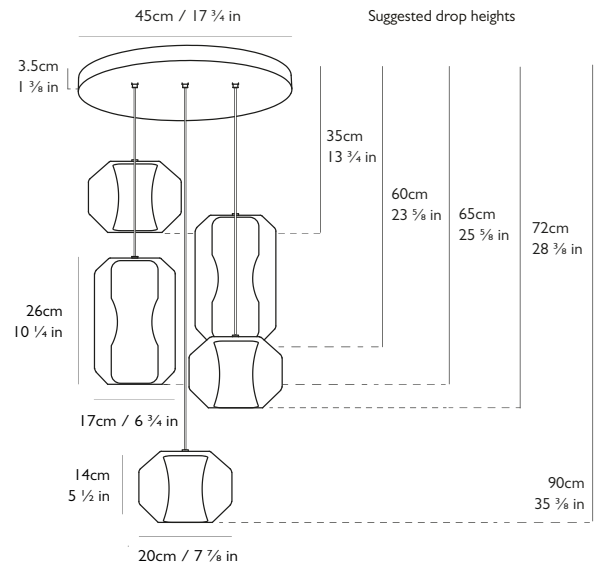

LEE BROOM

CHAMBER CHANDELIER 5 PIECE

PRODUCT DETAILS

Name

Chamber Chandelier 5 Piece

Product Code	I10-130v	220-240v
Chamber Chandelier 5 Piece	CH0140	CH0040

Materials

Carrara marble, crystal, steel

Certification

UL, cUL (I10-130v)

CE, CB (220-240v)

Year of Design

2014

Dimensions

3x Chamber Small: H 14cm x Dia 20cm / H 5 1/2 in x Dia 7 7/8 in

2x Chamber Large: H 26cm x Dia 17cm / H 10 1/4 in x Dia 6 3/4 in

Suspension

Length: 5 x 300cm / 118 1/8 in

Adjustable cord

Transparent casing

Ceiling Plate / Canopy

H 3.5cm x Dia 45cm / H 1 3/8 in x Dia 17 3/4 in

Round steel in satin white finish

Weight

Product (net) 14.85kg / 32.7 lb / Boxed (gross) 15.05kg / 33.1 lb

0118rev05

For more information please contact:

US & Canada Inquiries: +1 212 804 8477 - 34 Greene Street, New York, NY 10013 - sales@leebroom.com