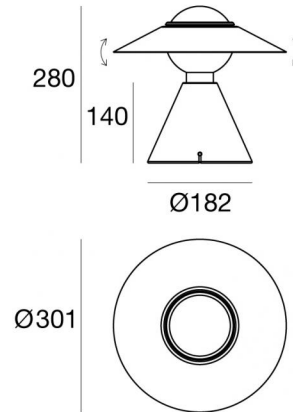

Table Lamps | 220-240 V | 1xE27
8966

Technical data	
Designer	De Pas - D'urbino - Lomazzi
Construction year	1978
Type	Table Lamps
Installation position	Floor
Installation environment	Indoor
Power	1 x 11 W
Lamp cap	1 x E27
Frequency	50-60 Hz
Optics	General Lighting
Light emission direction	downward and upward
Safety class	2
IP	IP20
Glow wire test	No
Direct mounting on normally flammable surfaces	Yes
CE	Yes
Dimmable article	No
Directional	No
Tilting	Yes
total angle (horizontal plane)	90 °
Walk-over	No
Drive-over	No
Cable included	Yes
Cable length	2 m
Electric socket	Type L
Resin potting	No
Net weight	1,195 Kg

The diffuser is made of aluminium with a coating treatment. The ingress protection degree is IP20; the total weight is of 1,195 kg.

. The power supply cable is included and features a 2 m lenght.

The device features protection class II and can be floor-mounted.