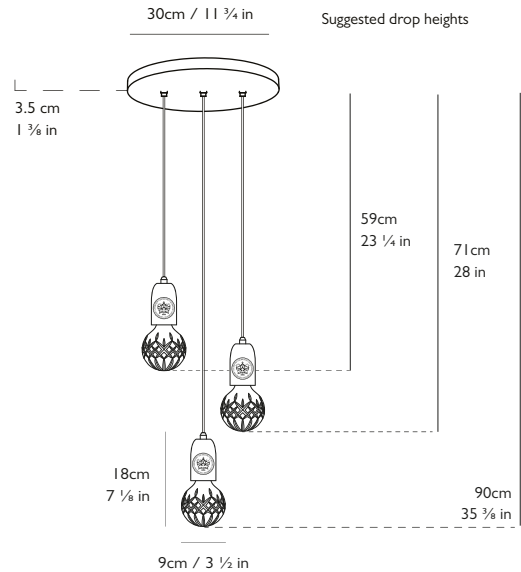

LEE BROOM

CRYSTAL BULB CHANDELIER 3 PIECE

PRODUCT DETAILS

Name

Crystal Bulb Chandelier 3 Piece

Product Code	110-130v	220-240v
Clear Crystal Bulb Brushed Brass	● CB0151	CB0051
Frosted Crystal Bulb Brushed Brass	● CB0152	CB0052
Clear Crystal Bulb Polished Chrome	● CB0147	CB0047
Frosted Crystal Bulb Polished Chrome	● CB0148	CB0048

Materials

Clear or frosted lead crystal, steel

Illumination 110-130v

6w, 2700k, 200 lumen

Bulb: E26, 2w LED, 100 lumen, 10k hrs (3x supplied)

Illumination 220-240v

6w, 2700k, 200 lumen

Bulb: E27, 2w LED, 100 lumen, 10k hrs (3x supplied)

3 x H 18cm x Dia 9cm / H 7 1/8 in x Dia 3 1/2 in

Suspension

Length: 3 x 300cm / 118 1/8 in

Adjustable cord

Fabric outer in matching finish

Ceiling Plate / Canopy

H 3.5cm x Dia 30cm / H 1 3/8 in x Dia 11 3/4 in

Round steel in satin white finish

Weight

Product (net) 4.25kg / 9.3 lb / Boxed (gross) 4.45kg / 9.8 lb

Note

From 1st May 2018, the Crystal Bulb will be supplied with our new improved 1w LED which is more energy efficient. The output of the LED will still be 2700k and 200 lumen.