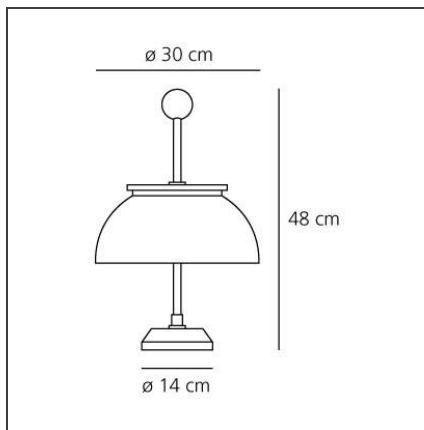

Alfa

IP20 Dimmerable: + -

DESIGN BY

Sergio Mazza

DESCRIPTION

Metal structure in opaque nickel-plate; diffuser in crystal glass; base in marble. The metal parts are hand turned.

TECHNICAL DRAWINGS

FEATURES

Article Code:	0026010A	Material:	Glass, steel, marble
Colour:	White	Series:	Design, Modern Classic
Installation:	Table	Area contract:	Residential
Environment:	Indoor	Emission:	Diffused And Direct

DIMENSIONS

Height:	cm 48	Impact Resistance:	N.D.
Base Diameter:	cm 14	Glow Wire Test:	N.D.

NOT INCLUDED SOURCES

Category:	HALO	Color Rendering:	1a
Number:	2	Color temperature (K):	2800K
Watt:	30W		
Lbs:	D45		
Socket:	E14		
Duration (h):	1000h		