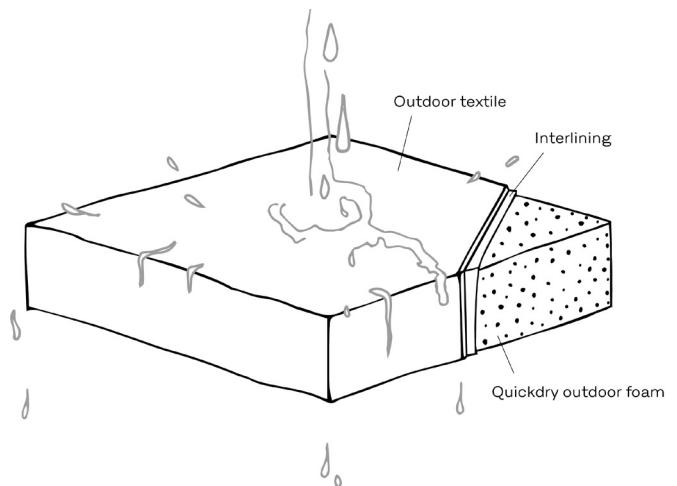

Cushions:

The Quickdry outdoor foam provides a firm and comfortable seat that retains its shape year after year. The open-cell structure allows both water and air to pass through ensuring the cushion dries exceptionally quickly, even after a heavy downpour. To ensure cushions remain beautiful over time, it is good practice to avoid them being left wet for prolonged periods, e.g., by turning them upright to let water run off or storing them in a dry environment.