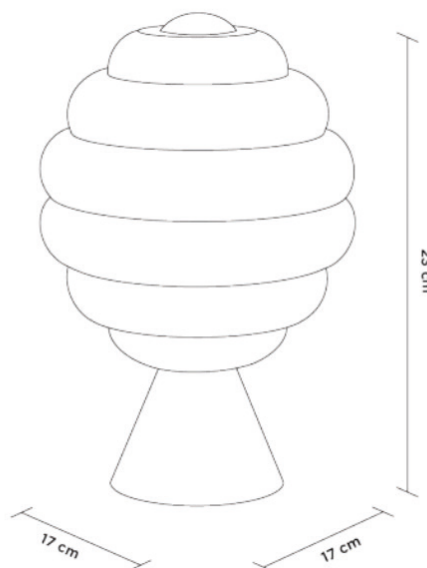

COLORS

- Natural Oak
- Green
- Blue
- Orange

BEEBEE jar can be ordered from our website. Our products are customisable in colour according to RAL or NCS colour schemes upon request.

Enquiries of BEEBEE pieces:
sales@madebychoice.com