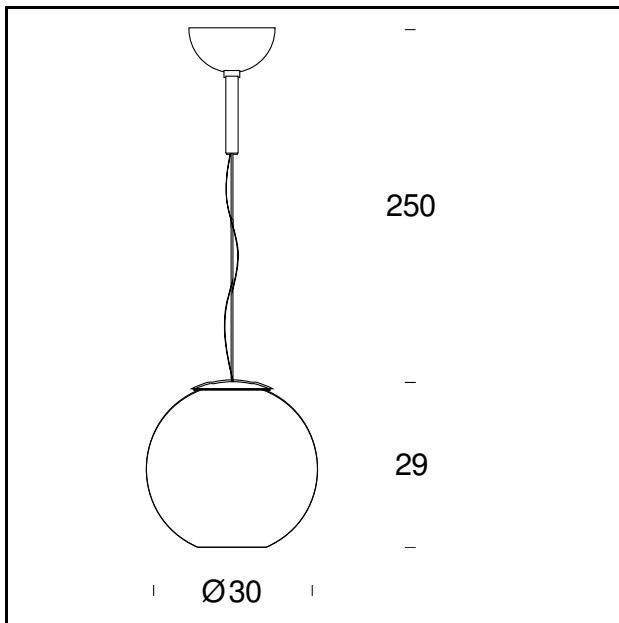

## TECHNICAL SHEET

Hanging lamp. Blown glass globe, silver metallic or copper. Reflector in anodized aluminum. Clear power cable.

**MODEL NAME:** Globo di Luce

**CODE:** 3644/0..

**DIMENSIONS:** Ø 20 x 19 + 250 cm

### COLORS

- Chrome-Plated
- Copper

**BULB:** 1×40W (HA) E14 PAR16

**POWER CORD:** Transparent - Length 250 cm

### CERTIFICATIONS AND SYMBOLS:

CE IP20

**MODEL NAME:** Globo di Luce

**CODE:** 3644..

**DIMENSIONS:** Ø 30 x 29 + 250 cm

**MATERIALS:** Glass

#### **CERTIFICATIONS AND SYMBOLS:**

**MODEL NAME:** Globo di Luce

**CODE:** 3644/1..

**DIMENSIONS:** Ø 45 x 53 + 250 cm

**MATERIALS:** Glass