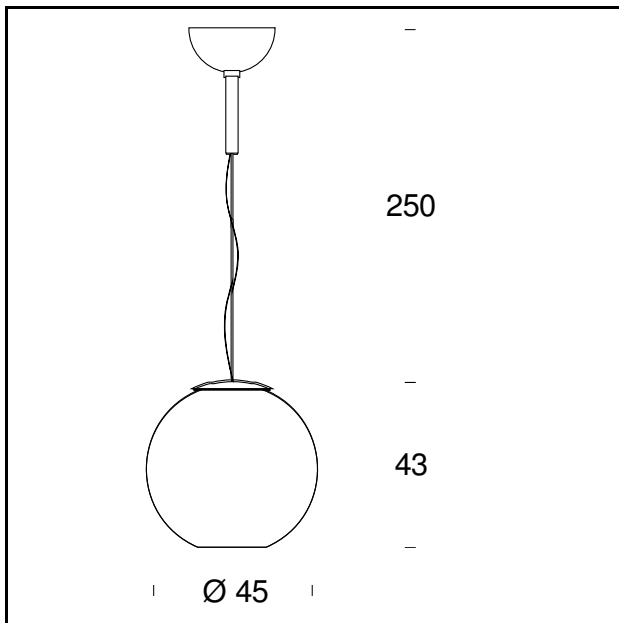

## TECHNICAL SHEET

Hanging lamp. Blown glass globe, silver metallic or copper. Reflector in anodized aluminum. Clear power cable.

**MODEL NAME:** Globo di Luce

**CODE:** 3644/0..

**DIMENSIONS:** Ø 20 x 19 + 250 cm

### CERTIFICATIONS AND SYMBOLS:

CE IP20

**MODEL NAME:** Globo di Luce

**CODE:** 3644..

**DIMENSIONS:** Ø 30 x 29 + 250 cm

**MATERIALS:** Glass

#### **COLORS**

● Chrome-Plated

● Copper

**BULB:** 1×60W (HA) Eco Saver G9

**POWER CORD:** Transparent - Length 250 cm

#### **CERTIFICATIONS AND SYMBOLS:**

**MODEL NAME:** Globo di Luce

**CODE:** 3644/1..

**DIMENSIONS:** Ø 45 x 53 + 250 cm

**MATERIALS:** Glass