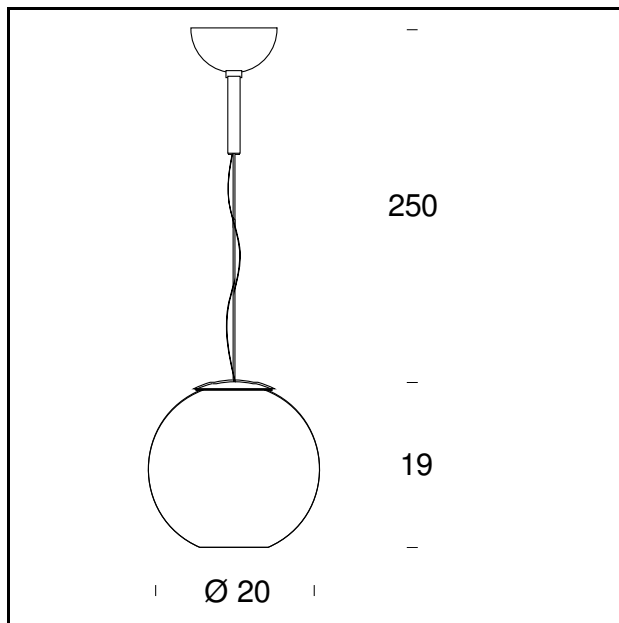

## TECHNICAL SHEET

Hanging lamp. Blown glass globe, silver metallic or copper. Reflector in anodized aluminum. Clear power cable.

**MODEL NAME:** Globo di Luce

**CODE:** 3644/0..

**DIMENSIONS:** Ø 20 x 19 + 250 cm

### COLORS

- Chrome-Plated
- Copper

**BULB:** 1×40W (HA) E14 PAR16

**POWER CORD:** Transparent - Length 250 cm

### CERTIFICATIONS AND SYMBOLS:

CE IP20

**MODEL NAME:** Globo di Luce

**CODE:** 3644..

**DIMENSIONS:** Ø 30 x 29 + 250 cm

**MATERIALS:** Glass

#### **CERTIFICATIONS AND SYMBOLS:**

**MODEL NAME:** Globo di Luce

**CODE:** 3644/1..

**DIMENSIONS:** Ø 45 x 53 + 250 cm

**MATERIALS:** Glass