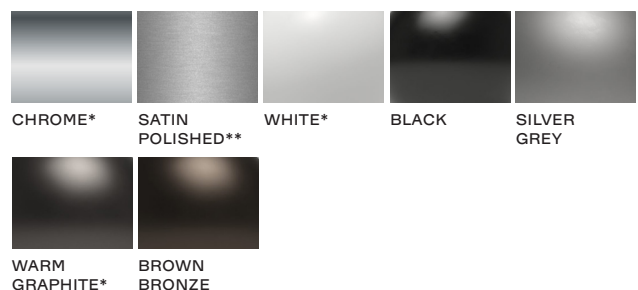

All the laminated tabletops come with a matt, polished aluminium edge, while the veneer version comes with a veneer edge.

**Bases:** Depending on the shape and size of the table, you can choose between two types of bases:

- Span legs in chromed or powder coated steel, available in two heights: 70 cm/27.6" or 72 cm/28.3"
- 4-star or 6-star base either satin polished aluminium with a satin chromed steel pedestal or powder coated aluminium with matching steel pedestal, available in three heights: 47 cm/18" (4-star), 72 cm/28.3" (4-star or 6-star) or 108 cm/42.5" (4-star)

### COLOURS

**Tabletop:** The tabletops are available in 7 variants:

**Bases:** The bases are available in 8 variants:

\* Only span legs in height 72 cm/28.3"

\*\* Only pedestal bases