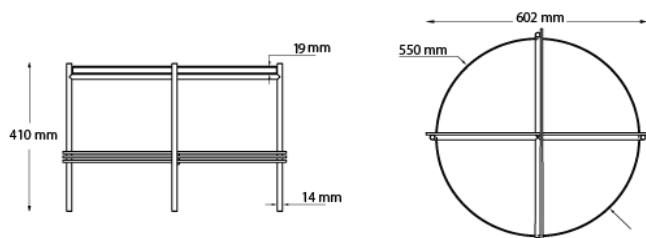

MEASUREMENTS