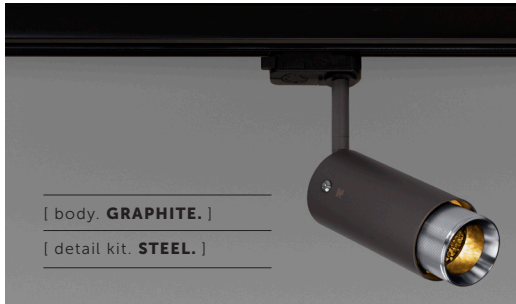

BUSTER + PUNCH

LONDON

[product.]

EXHAUST / TRACK

[type. **TRACK SPOTLIGHT.**]

[knurl. **LINEAR.**]

[detail. **BAFFLE.**]

A track spotlight with a powder coated metal body and solid metal detailing. The spotlight features our signature linear-knurl baffle and machined torx screws, both made from solid metal. The baffle captures light and creates a delicate metallic glow, whilst a honeycomb filter emits a precise, non-glare, directional spotlight. This spotlight is fully adjustable and comes with a 3-circuit adapter. Examples of compatible track are Global, Powergear, Eutrac, Nordic, Unipro. The spotlight fits a GU10 bulb.