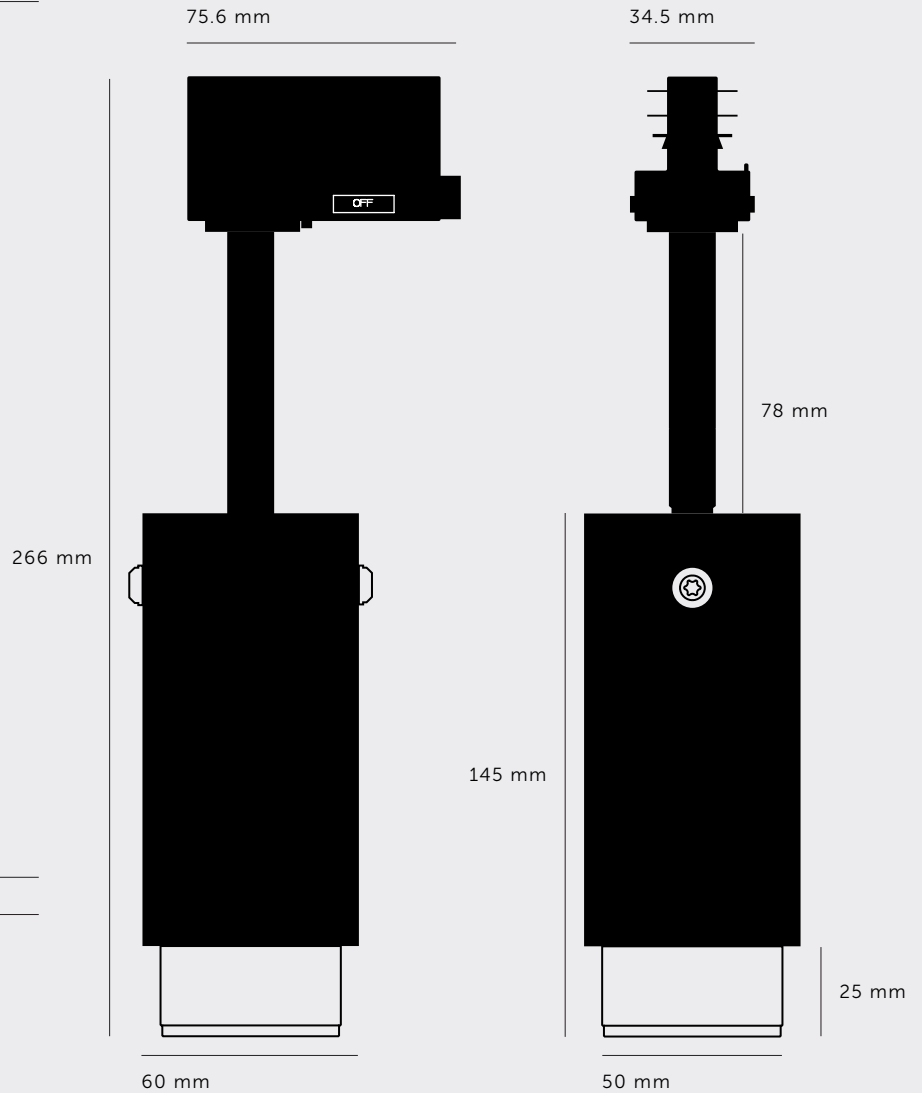

BUSTER + PUNCH

LONDON

[product.]

EXHAUST / TRACK

[type. **TRACK SPOTLIGHT.**]

[knurl. **LINEAR.**]

[detail. **BAFFLE.**]

A track spotlight with a powder coated metal body and solid metal detailing. The spotlight features our signature linear-knurl baffle and machined torx screws, both made from solid metal. The baffle captures light and creates a delicate metallic glow, whilst a honeycomb filter emits a precise, non-glare, directional spotlight. This spotlight is fully adjustable and comes with a 3-circuit adapter. Examples of compatible track are Global, Powergear, Eutrac, Nordic, Unipro. The spotlight fits a GU10 bulb.

[type. **TRACK SPOTLIGHT.**]

[info. **MEASUREMENTS.**]

[info. **SPECIFICATIONS.**]

Track spotlight

GU10 / 220-240VAC / IP20

Max 1 x 9W LED GU10 bulb

Bulb sold separately

CB certified / Class 1