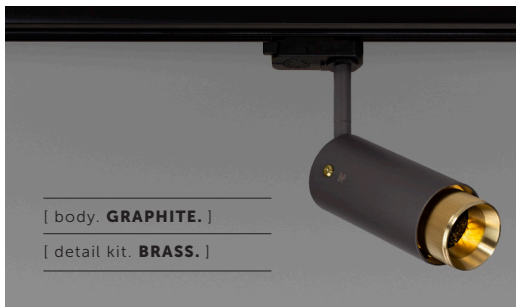

BUSTER + PUNCH

LONDON

[product.]

EXHAUST / TRACK

[type. **TRACK SPOTLIGHT.**]

[knurl. **LINEAR.**]

[detail. **BAFFLE.**]

A track spotlight with a powder coated metal body and solid metal detailing. The spotlight features our signature linear-knurl baffle and machined torx screws, both made from solid metal. The baffle captures light and creates a delicate metallic glow, whilst a honeycomb filter emits a precise, non-glare, directional spotlight. This spotlight is fully adjustable and comes with a 3-circuit adapter. Examples of compatible track are Global, Powergear, Eutrac, Nordic, Unipro. The spotlight fits a GU10 bulb.