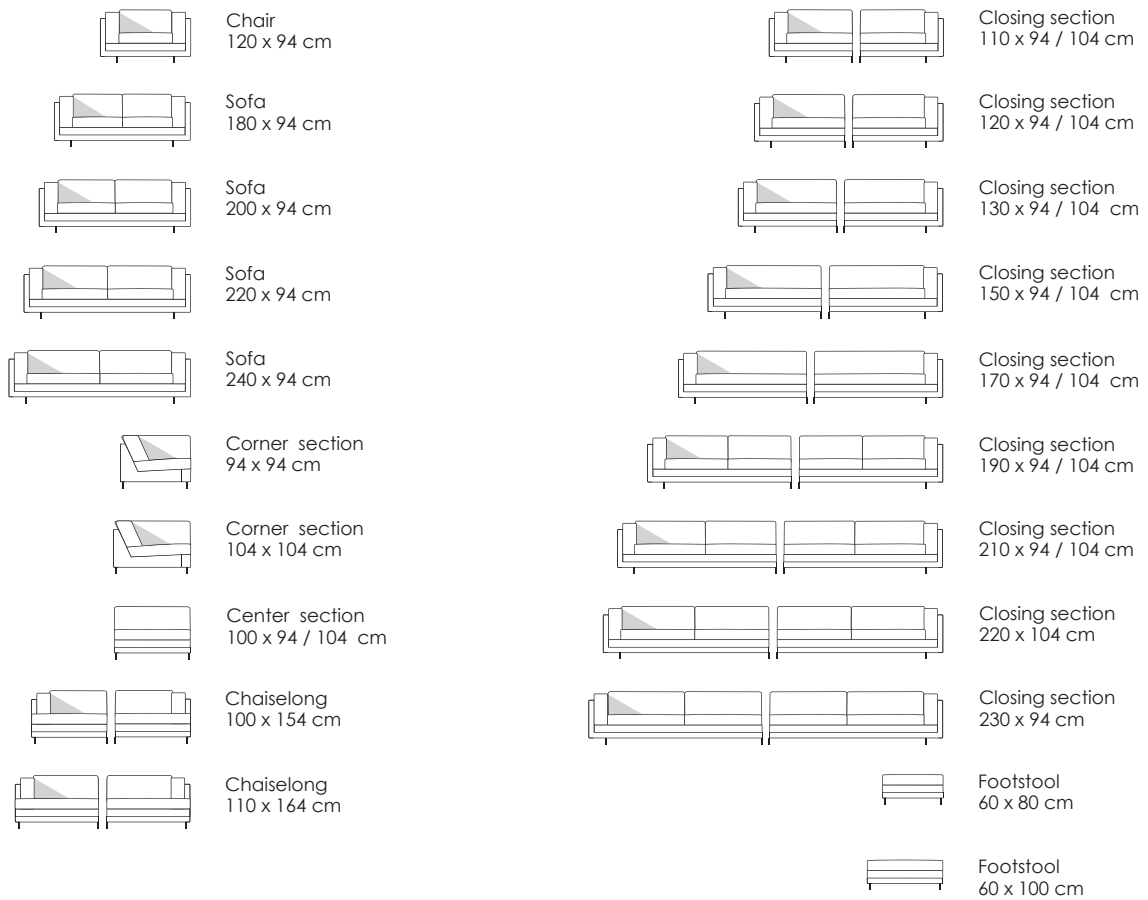

Model Tub · Design Jens Juul Eilersen

Arm height: 58.5 cm · Arm width: 7 cm · Arm cushion width: 20 cm · Total depth (frame): 94 / 104 cm · Seat depth: 68 / 78 cm · Seat height: 40 cm · Total height (frame): 58.5 cm

Scale 1:100

Model Tub · Design Jens Juul Eilersen

Arm height: 58.5 cm · Arm width: 7 cm · Arm cushion width: 20 cm · Total depth (frame): 94 cm · Seat depth: 68 cm · Seat height: 40 cm · Total height (frame): 58.5 cm
 Also available in depth 104 cm

Scale 1:100

All overall dimensions correspond to frame sizes.

Model Tub · Design Jens Juul Eilersen

Arm height: 58.5 cm · Arm width: 7 cm · Arm cushion width: 20 cm · Total depth (frame): 104 cm · Seat depth: 78 cm · Seat height: 40 cm · Total height (frame): 58.5 cm
 Also available in depth 94 cm

Scale 1:100

All overall dimensions correspond to frame sizes.

Model Tub · Design Jens Juul Eilersen

Arm height: 23" · Arm width: 2 3/4" · Arm cushion width: 7 1/2" · Total depth (frame): 41" · Seat depth: 30 3/4" · Seat height: 15 3/4" · Total height (frame): 23"
 Also available in depth 37"