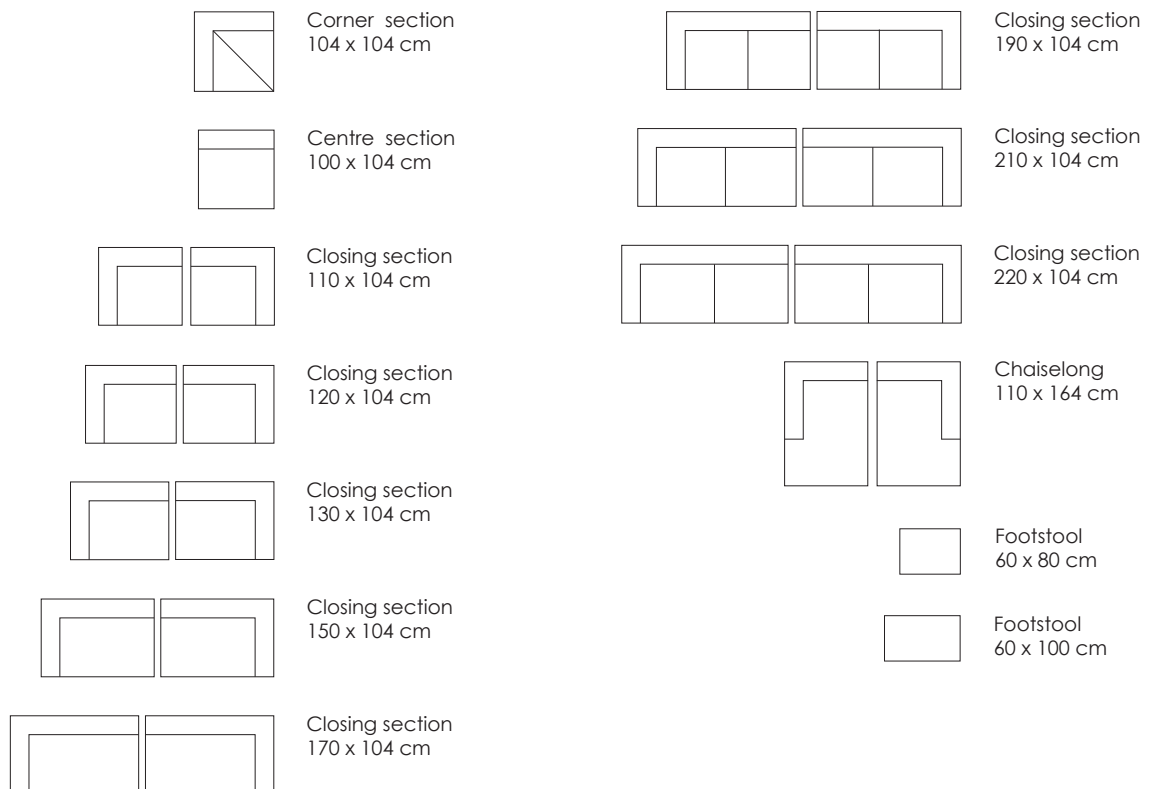

Model Tub · Design Jens Juul Eilersen

Arm height: 58.5 cm · Arm width: 7 cm · Arm cushion width: 20 cm · Total depth (frame): 94 / 104 cm · Seat depth: 68 / 78 cm · Seat height: 40 cm · Total height (frame): 58.5 cm

Scale 1:100

Model Tub · Design Jens Juul Eilersen

Arm height: 58.5 cm · Arm width: 7 cm · Arm cushion width: 20 cm · Total depth (frame): 94 cm · Seat depth: 68 cm · Seat height: 40 cm · Total height (frame): 58.5 cm
 Also available in depth 104 cm

Scale 1:100

All overall dimensions correspond to frame sizes.

Model Tub · Design Jens Juul Eilersen

Arm height: 58.5 cm · Arm width: 7 cm · Arm cushion width: 20 cm · Total depth (frame): 104 cm · Seat depth: 78 cm · Seat height: 40 cm · Total height (frame): 58.5 cm
 Also available in depth 94 cm

Scale 1:100

All overall dimensions correspond to frame sizes.

Model Tub · Design Jens Juul Eilersen

Arm height: 23" · Arm width: 2 3/4" · Arm cushion width: 7 1/2" · Total depth (frame): 41" · Seat depth: 30 3/4" · Seat height: 15 3/4" · Total height (frame): 23"
 Also available in depth 37"