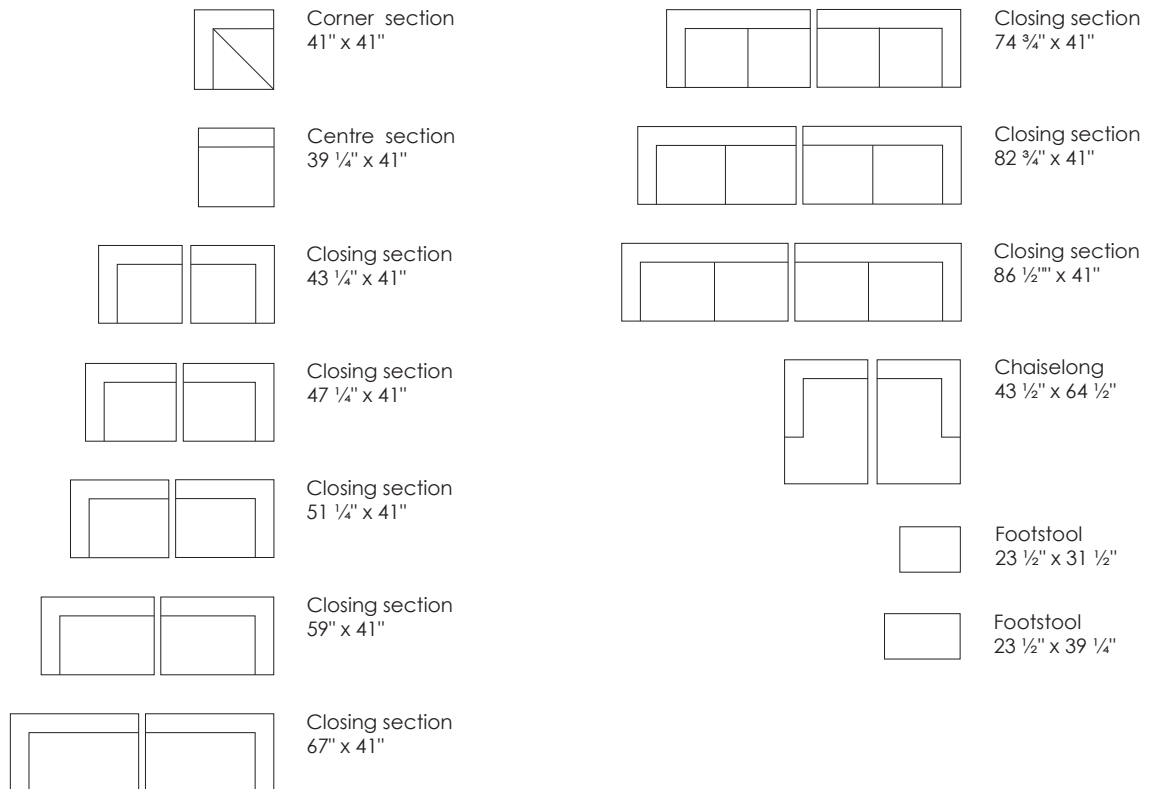

Scale 1:100

All overall dimensions correspond to frame sizes.

Model Tub · Design Jens Juul Eilersen

Arm height: 58.5 cm · Arm width: 7 cm · Arm cushion width: 20 cm · Total depth (frame): 104 cm · Seat depth: 78 cm · Seat height: 40 cm · Total height (frame): 58.5 cm
 Also available in depth 94 cm

Alle angivne mål er stelmål.

Model Tub · Design Jens Juul Eilersen

Arm height: 23" · Arm width: 2 3/4" · Arm cushion width: 7 1/2" · Total depth (frame): 37" / 41" · Seat depth: 26 3/4" / 30 3/4" · Seat height: 15 3/4" · Total height (frame): 23"

Model Tub · Design Jens Juul Eilersen

Arm height: 23" · Arm width: 2 3/4" · Arm cushion width: 7 1/2" · Total depth (frame): 37" · Seat depth: 26 3/4" · Seat height: 15 3/4" · Total height (frame): 23"
 Also available in depth 41"

Scale 1:100

All overall dimensions correspond to frame sizes.

Model Tub · Design Jens Juul Eilersen

Arm height: 23" · Arm width: 2 3/4" · Arm cushion width: 7 1/2" · Total depth (frame): 41" · Seat depth: 30 3/4" · Seat height: 15 3/4" · Total height (frame): 23"
 Also available in depth 37"