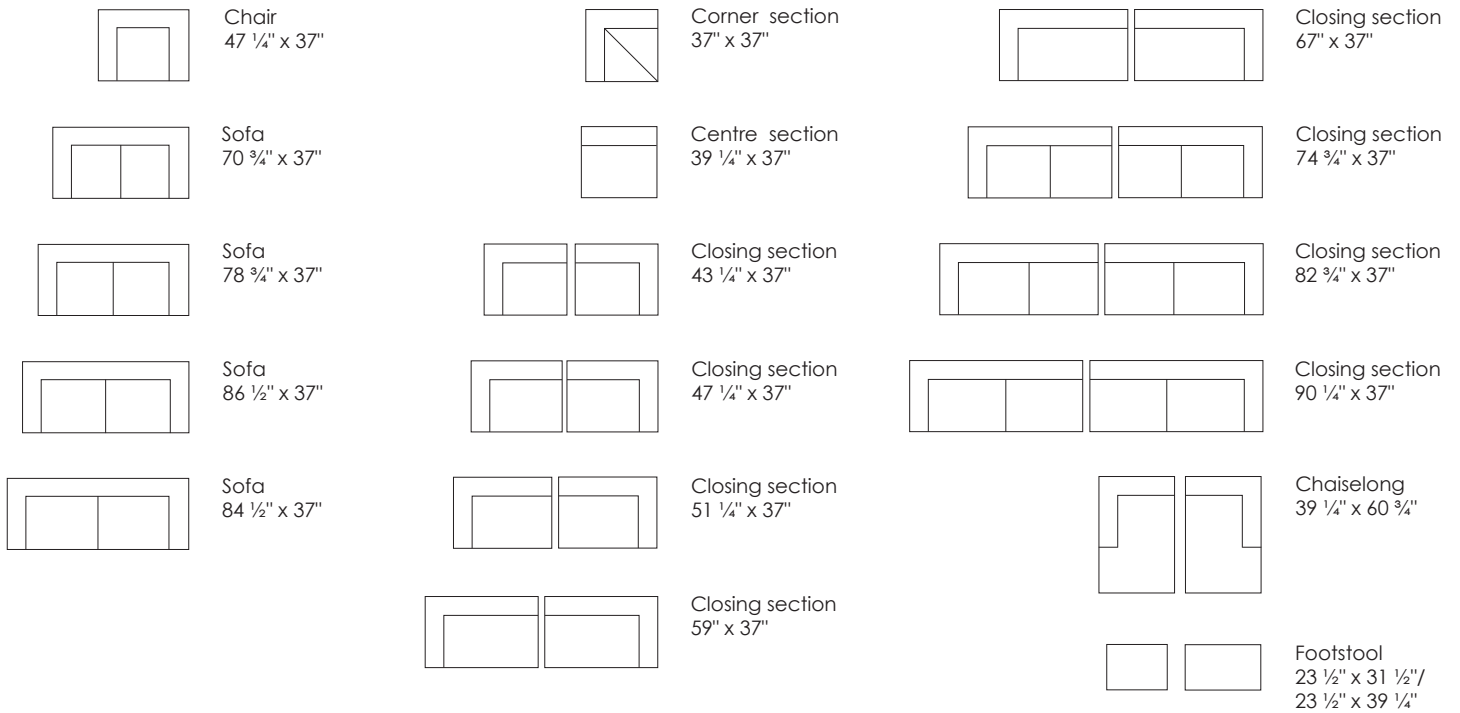

Scale 1:100

All overall dimensions correspond to frame sizes.