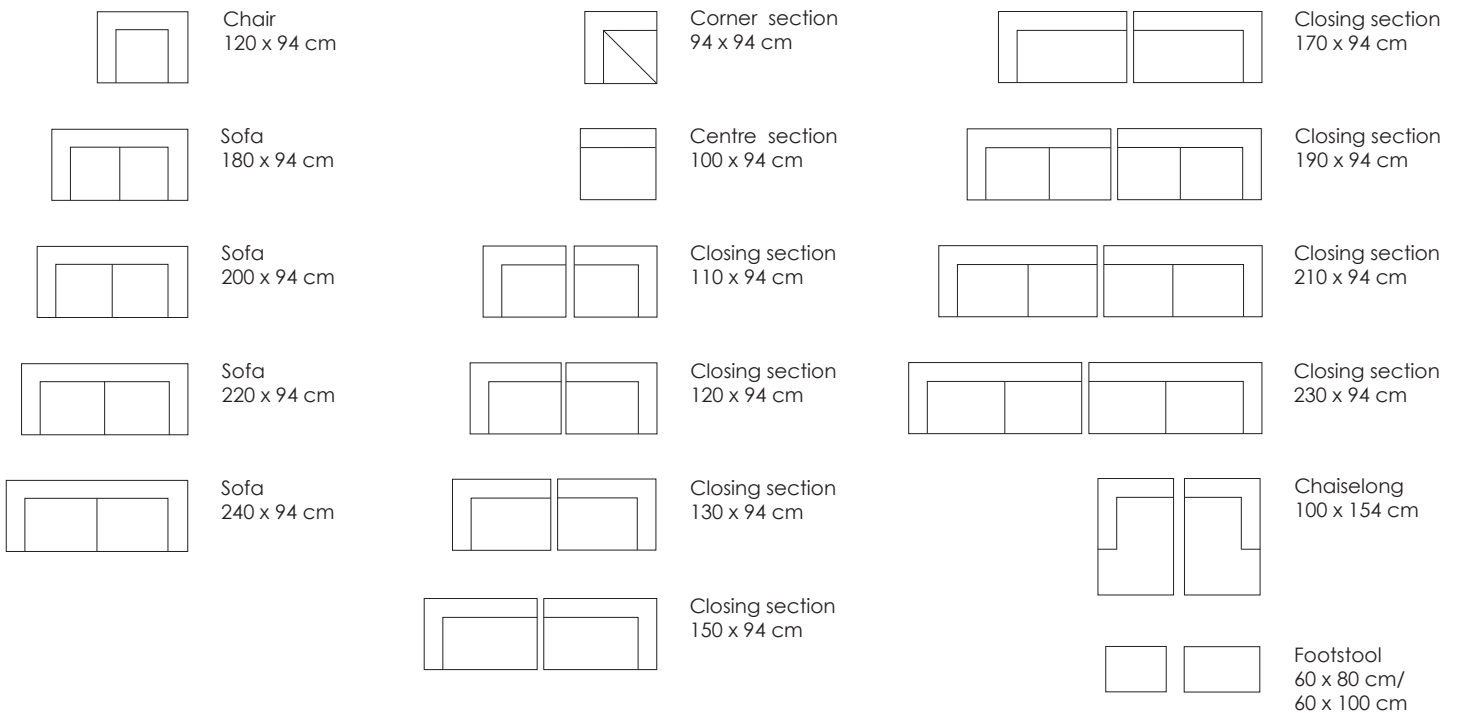

Model Tub · Design Jens Juul Eilersen

Arm height: 58.5 cm · Arm width: 7 cm · Arm cushion width: 20 cm · Total depth (frame): 94 / 104 cm · Seat depth: 68 / 78 cm · Seat height: 40 cm · Total height (frame): 58.5 cm

Scale 1:100

Model Tub · Design Jens Juul Eilersen

Arm height: 58.5 cm · Arm width: 7 cm · Arm cushion width: 20 cm · Total depth (frame): 94 cm · Seat depth: 68 cm · Seat height: 40 cm · Total height (frame): 58.5 cm
 Also available in depth 104 cm

Scale 1:100

All overall dimensions correspond to frame sizes.

Model Tub · Design Jens Juul Eilersen

Arm height: 58.5 cm · Arm width: 7 cm · Arm cushion width: 20 cm · Total depth (frame): 104 cm · Seat depth: 78 cm · Seat height: 40 cm · Total height (frame): 58.5 cm
 Also available in depth 94 cm

Scale 1:100

All overall dimensions correspond to frame sizes.

Model Tub · Design Jens Juul Eilersen

Arm height: 23" · Arm width: 2 3/4" · Arm cushion width: 7 1/2" · Total depth (frame): 41" · Seat depth: 30 3/4" · Seat height: 15 3/4" · Total height (frame): 23"
 Also available in depth 37"