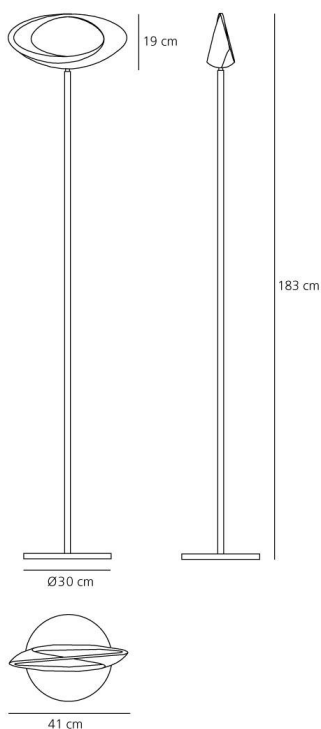

PRODUCT DATA SHEET

Cabildo Floor LED 3000K

DESIGN BY:

Eric Solè
2007

MATERIALS:

Aluminium, steel

DESCRIPTION:

Steel base and stem; body lamp in painted die-cast aluminium. The indirect light shapes the body lamp, bringing out its winding form and giving it the astonishing appearance of a ring of light.

Emission:	Indirect Diffused
-----------	-------------------

DIMENSIONS

Width:	cm 41
Height:	cm 183
Base Diameter:	cm 30
Glow Wire Test:	650 °

LAMPS INCLUDED

Category:	LED COB
Number:	1
Watt:	44W
Color temperature (K):	3000K
Class:	A

LUMINAIR

Watt:	44W
Voltage:	220-240V
Luminous Flux (lm):	2824lm
CCT:	3000K
Efficiency:	73%
Efficacy:	64.19lm/W
CRI:	90
Dimmer Typology:	Touch Dimmer

DIMENSIONS

COLOUR

AWARDS

2008 – Good Design Award The Chicago Atheneum Chicago (US)

Emission:	Indirect Diffused
-----------	-------------------

DIMENSIONS

Width:	cm 41
Height:	cm 183
Base Diameter:	cm 30
Glow Wire Test:	650 °

LAMPS INCLUDED

Category:	LED COB
Number:	1
Watt:	44W
Color temperature (K):	2700K
Class:	A