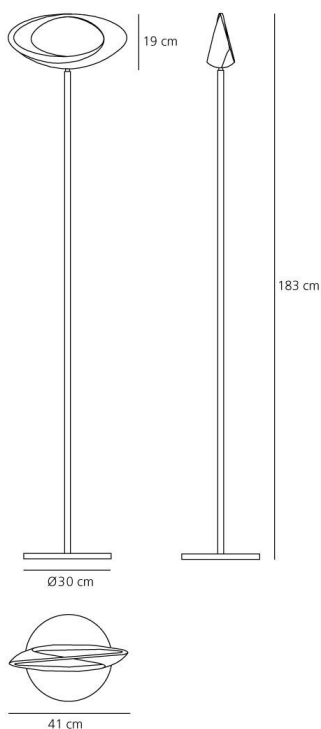

DIMENSIONS