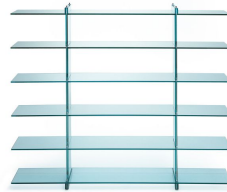

TESO BOOKCASE

Renzo Piano, 1989

Renzo Piano made his design debut with a coordinated line of furnishing systems for FontanaArte, using only one material: glass, symbol of the company's production history. A very fine collection that comprises table, bookcase and console.

RELATED PRODUCTS

TESO CONSOLE

TESO TABLE

TECHNICAL SHEET

Bookcase open on both sides. 15 mm shelves and 25 mm uprights in float glass. Chromed metal tie rods. Thanks to the high glass compression coefficient, the tension achieves a monobloc effect.

MODEL NAME: Teso Bookcase

CODE: 2757/6

DIMENSIONS: 240 x 35 x 200 cm

MATERIALS: Glass

Subject to technical modifications and modifications to content