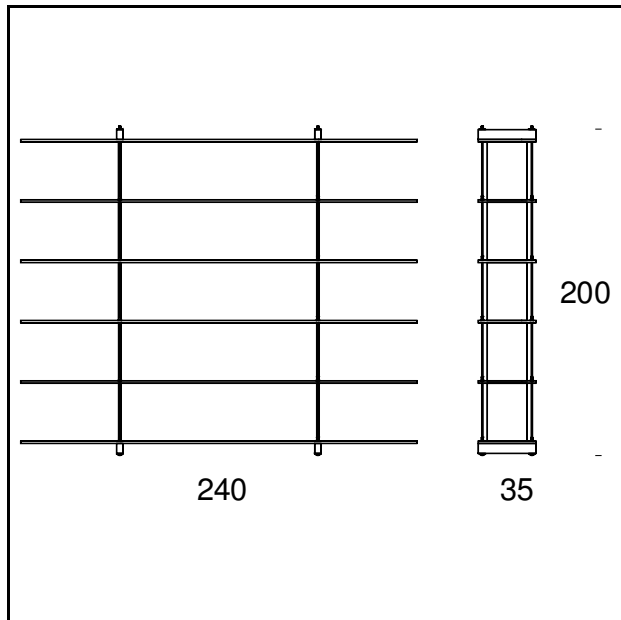

RELATED PRODUCTS

TESO CONSOLE

TESO TABLE

TECHNICAL SHEET

Bookcase open on both sides. 15 mm shelves and 25 mm uprights in float glass. Chromed metal tie rods. Thanks to the high glass compression coefficient, the tension achieves a monobloc effect.

MODEL NAME: Teso Bookcase

CODE: 2757/6

DIMENSIONS: 240 x 35 x 200 cm

MATERIALS: Glass

Subject to technical modifications and modifications to content