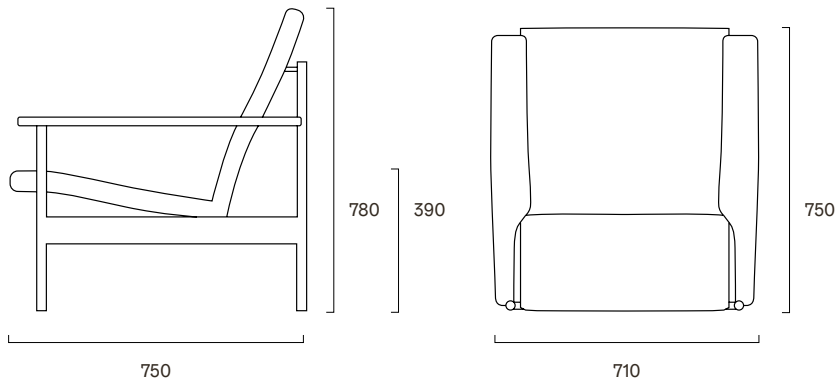

1001 AF Armchair

Info

Lounge chair in walnut with steel base in three different leather types.

Design

Svein Ivar Dysthe, 1960

Dimensions (mm)

Wood Colours

Walnut