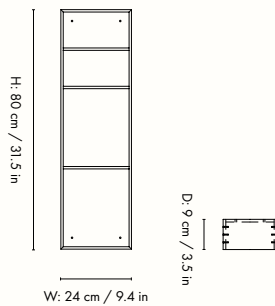

1104269167
Oiled Oak

The mark of responsible forestry

Information

Size: H: 138 x W: 70 x D: 27,4 cm /

H: 54.3 x W: 27.6 x D: 10.8 in

Material: Panels: Oiled oak veneer with MDF core.

Rack: Oiled solid oak.

Mirror: Mirror glass with MDF backing.

1104266370
Oiled Oak

Information

Size: H: 80 x W: 24 x D: 9 cm /

H: 31.5 x W: 9.4 x D: 3.5 in

Material: Oiled oak veneer with MDF core

Info: Including screws and wall plugs. Can be mounted on the wall in both directions

Measurements

Bon Shelf - Long

The Bon Shelf is a versatile and elegant piece, with this elongated version designed to fit seamlessly into slim spaces. It is FSC™ certified, crafted from oak veneer and MDF core, and boasts visible, detailed joints in the corners. The Bon Shelf is able to be mounted both vertically and horizontally, making it an aesthetically pleasing and practical storage solution for any room in your home.

1104269283
Oiled Oak

Information

Size: H: 138 x W: 16 x D: 9 cm /

H: 54.3 x W: 6.3 x D: 3.5 in

Material: Oiled oak veneer with MDF core.

FSC™ Mix certified

Info: Including screws and wall plugs. Can be mounted on the wall in both directions