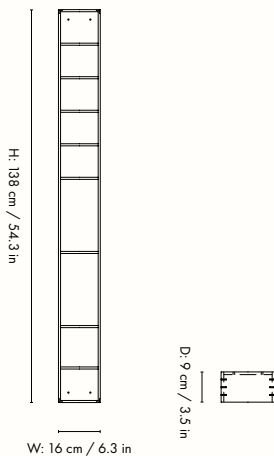

1104269167
Oiled Oak

The mark of responsible forestry

Information

Size: H: 138 x W: 70 x D: 27,4 cm /

H: 54.3 x W: 27.6 x D: 10.8 in

Material: Panels: Oiled oak veneer with MDF core.

Rack: Oiled solid oak.

Mirror: Mirror glass with MDF backing.

1104266370
Oiled Oak

Information

Size: H: 80 x W: 24 x D: 9 cm /

H: 31.5 x W: 9.4 x D: 3.5 in

Material: Oiled oak veneer with MDF core

Info: Including screws and wall plugs. Can be mounted on the wall in both directions

1104269283
Oiled Oak

Information

Size: H: 138 x W: 16 x D: 9 cm /

H: 54.3 x W: 6.3 x D: 3.5 in

Material: Oiled oak veneer with MDF core.

FSC™ Mix certified

Info: Including screws and wall plugs. Can be mounted on the wall in both directions

Measurements

Space to feel comfortably you