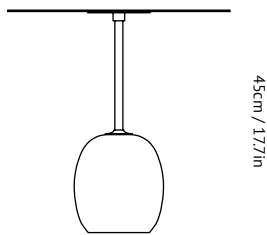

Named after the Italian word for side, Lato is understated yet striking in its own right. Inspired by the notion of a lollipop turned upside down, Nichetto refined the shape to be more streamlined and iconic. Enhanced a monochromatic material mix in two colour variants. "With the ivory white version, you can elegantly blend Lato into your décor," explains Nichetto. "Whereas the warm black version helps accentuate any interior. Both marble bases have semi-matt finish that signals my favourite kind of sophistication: subtle."

Lato is available in two sizes, shapes and colours, all with an oval marble base. The LN9 is the smaller version measuring 45 cm in height with an oval table top. The LN8 is the taller version measuring 50 cm high boasting a round table top. Both versions come in powder-coated steel, either in ivory white with a light marble base or a warm black metal with a dark marble base.

45cm / 17.7in

Ø: 20cm / 7.9in

40cm / 15.7in

50cm / 19.7in

| | |
|-----------------------------------|---|
| Product category | Side table |
| Production process | The marble is turned into shape on a lathe and thereafter honed to a semi matt finish. The frame is made from laser cut and milled powder coated steel. |
| Environment | Indoor |
| Material | Marble and steel |
| Dimensions (cm/in) | H: 45cm/17.7in, W: 50cm/19.7in, D: 40cm/15.7in |
| Weight (kg) | 20.1 kg |
| Colours | Warm black & Emparador marble, Ivory white & Crema Diva marble. |
| Cleaning instructions | Please download our material Care & Cleaning Instructions through www.andtradition.com |
| Package dimensions (cm/in) | Marble: H: 30cm/11.8in, W: 30cm/11.8in, D: 30cm/11.8in Steel frame: H: 70cm/27.5in, W: 50cm/19.6in, D: 10cm/3.9in |