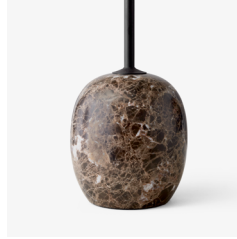

Emparador marble