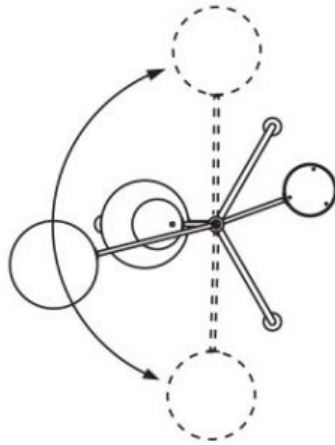

m o o o i[®]

Statistocrat Floor Lamp

by Atelier Van Lieshout

The floor lamp's lean aluminium body is really multifunctional with its towering two meters and all-embracing light beams, the tallest shade projecting light towards the ceiling while the wider shade acts as the perfect reading lamp. And what about the two other shades? The lowest is no shade ... but a surprisingly useful side table. Perfect to support a laptop or your favorite drink, it's always in the spotlight!

m o o o i[®]

dimensions

min. 90cm | 35,4"
max. 120cm | 47,2"

130cm | 51,2"

200cm | 78,7"