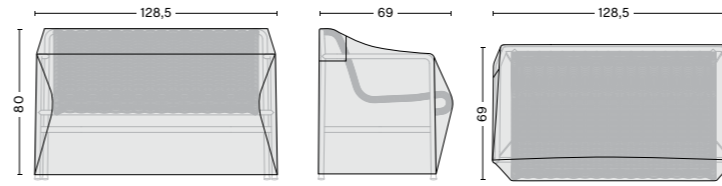

Black

DIMENSIONS

FOR DINING ARMCHAIR
Width 63 cm
Depth 67 cm
Height 80 cm

FOR DINING BENCH WITH ARMREST
Width 128,5 cm
Depth 69 cm
Height 80 cm

FOR CHAISE LONGUE
Width 67,5 cm
Depth 164,5 cm
Height 71 cm

FOR TABLE INCL. 2 PCS DINING BENCHES
Length 170 cm
Width 148,5 cm
Height 80 cm