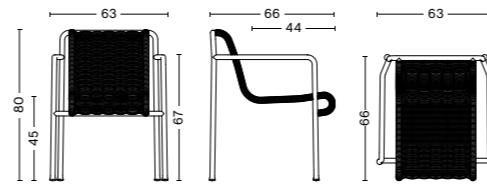

Palissade Cord Dining Armchair | Sky grey

DIMENSIONS

PALISSADE CORD DINING ARMCHAIR
 Width 63 cm
 Depth 66 cm
 Height 80 cm
 Seat height 45 cm
 Seat depth 44 cm

PALISSADE CORD LOUNGE CHAIR LOW
 Width 73 cm
 Depth 81 cm
 Height 70 cm
 Seat height 38 cm
 Seat depth 49 cm

GLIDER

Plastic glider

PALISSADE CORD DINING BENCH WITH ARMREST
 Width 128 cm
 Depth 70 cm
 Height 80 cm
 Seat height 45 cm
 Seat depth 44 cm

PALISSADE CORD LOUNGE SOFA
 Width 139 cm
 Depth 88 cm
 Height 70 cm
 Seat height 38 cm
 Seat depth 49 cm

Black

DIMENSIONS

FOR DINING ARMCHAIR
Width 63 cm
Depth 67 cm
Height 80 cm

FOR DINING BENCH WITH ARMREST
Width 128,5 cm
Depth 69 cm
Height 80 cm

FOR CHAISE LONGUE
Width 67,5 cm
Depth 164,5 cm
Height 71 cm

FOR TABLE INCL. 2 PCS DINING BENCHES
Length 170 cm
Width 148,5 cm
Height 80 cm