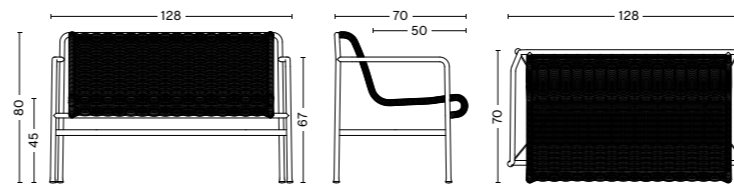

Palissade Cord Dining Armchair | Sky grey

DIMENSIONS

PALISSADE CORD DINING ARMCHAIR
 Width 63 cm
 Depth 66 cm
 Height 80 cm
 Seat height 45 cm
 Seat depth 44 cm

PALISSADE CORD LOUNGE CHAIR LOW
 Width 73 cm
 Depth 81 cm
 Height 70 cm
 Seat height 38 cm
 Seat depth 49 cm

GLIDER

Plastic glider

PALISSADE CORD DINING BENCH WITH ARMREST
 Width 128 cm
 Depth 70 cm
 Height 80 cm
 Seat height 45 cm
 Seat depth 44 cm

PALISSADE CORD LOUNGE SOFA
 Width 139 cm
 Depth 88 cm
 Height 70 cm
 Seat height 38 cm
 Seat depth 49 cm