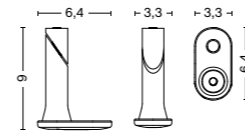

FOR CHAISE LONGUE
Width 49,5 cm
Depth 195 cm
Height 1 cm

HEADREST CUSHION
FOR CHAISE LONGUE
Width 46,5 cm
Diameter 14 cm

FABRIC COLOUR

Please note that the colours are indicative

Anthracite
Texsilk
Uni ColorS
2657

Sky grey
Texsilk
Uni Colors
2649

Olive
Texsilk
Uni Colors
2497

Iron red
Texsilk
Uni Colors
2230

Cream white
Texsilk
Uni Colors
2730

OPTIONS

Incl. fire retardant interliner (UK).

PALISSADE FIXATION BRACKET | SEATING

MATERIALS

FIXATION BRACKET
Powder coated stainless steel with EPDM rubber washer

DIMENSIONS

Width 6,4 cm
Depth 3,3 cm
Height 9 cm
Fixation hole diameter 1 cm

COLOUR & FINISH

Please note that the colours are indicative