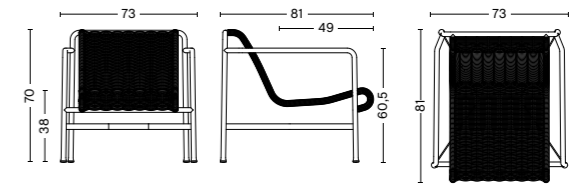

Palissade Cord Dining Armchair | Sky grey

DIMENSIONS

PALISSADE CORD DINING ARMCHAIR
 Width 63 cm
 Depth 66 cm
 Height 80 cm
 Seat height 45 cm
 Seat depth 44 cm

PALISSADE CORD LOUNGE CHAIR LOW
 Width 73 cm
 Depth 81 cm
 Height 70 cm
 Seat height 38 cm
 Seat depth 49 cm

GLIDER

Plastic glider

PALISSADE CORD DINING BENCH WITH ARMREST
 Width 128 cm
 Depth 70 cm
 Height 80 cm
 Seat height 45 cm
 Seat depth 44 cm

PALISSADE CORD LOUNGE SOFA
 Width 139 cm
 Depth 88 cm
 Height 70 cm
 Seat height 38 cm
 Seat depth 49 cm