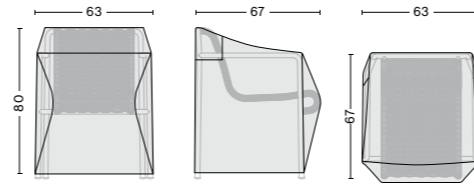

MATERIALS

FIXATION BRACKET
Powder coated stainless steel with EPDM rubber washer

DIMENSIONS

Width 6,4 cm
Depth 3,3 cm
Height 9 cm
Fixation hole diameter 1 cm

COLOUR & FINISH

Please note that the colours are indicative

Black

DIMENSIONS

FOR DINING ARMCHAIR
Width 63 cm
Depth 67 cm
Height 80 cm

FOR DINING BENCH WITH ARMREST
Width 128,5 cm
Depth 69 cm
Height 80 cm

FOR CHAISE LONGUE
Width 67,5 cm
Depth 164,5 cm
Height 71 cm

FOR TABLE INCL. 2 PCS DINING BENCHES
Length 170 cm
Width 148,5 cm
Height 80 cm