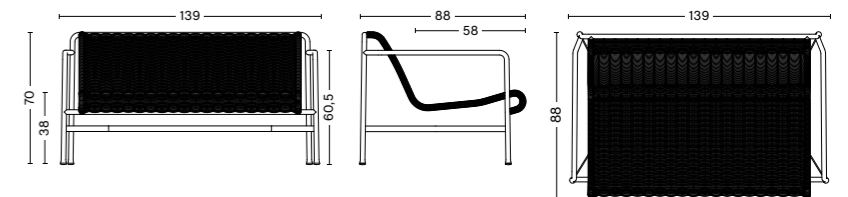

Palissade Cord Dining Armchair | Sky grey

DIMENSIONS

PALISSADE CORD DINING ARMCHAIR
 Width 63 cm
 Depth 66 cm
 Height 80 cm
 Seat height 45 cm
 Seat depth 44 cm

PALISSADE CORD LOUNGE CHAIR LOW
 Width 73 cm
 Depth 81 cm
 Height 70 cm
 Seat height 38 cm
 Seat depth 49 cm

GLIDER

Plastic glider

PALISSADE CORD DINING BENCH WITH ARMREST
 Width 128 cm
 Depth 70 cm
 Height 80 cm
 Seat height 45 cm
 Seat depth 44 cm

PALISSADE CORD LOUNGE SOFA
 Width 139 cm
 Depth 88 cm
 Height 70 cm
 Seat height 38 cm
 Seat depth 49 cm

COLOUR & FINISH

Please note that the colours are indicative

Olive

Sky grey

Anthracite

Iron Red

Cream white

PALISSADE CORD CHAISE LONGUE
 Width 65,5 cm
 Depth 164,5 cm
 Height 70 cm
 Seat height 25,5 cm