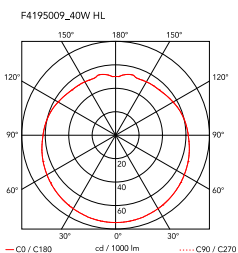

## Mini Glo-Ball Suspension

by Jasper Morrison , 2006

Suspension lamp providing diffused light. Diffuser consisting of an externally acidetched, hand blown, flashed opaline glass. White painted, injection-molded PPS lamp-holder support.

Mounting	Pendant
Environment	Indoor
Finish	White
Weight	0.7 Kg
Light sources available	1 x LED 2,3W G9 200lm 3000K cod. RF25320 [e] - NO DIMM. 1 x LED 2W G9 240lm 2700K cod. RF26520 [e]- NO DIMM.
Emergency	Without
Voltage	220-250V
Power	MAX 25W
Battery	No
Supply included	Yes
Cord Length	4000 mm
Materials	Blown glass
Colors	● F4195009 - White
Certificate	