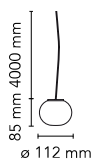

## Mini Glo-Ball Suspension

by Jasper Morrison , 2006

Suspension lamp providing diffused light. Diffuser consisting of an externally acidetched, hand blown, flashed opaline glass. White painted, injection-molded PPS lamp-holder support.

Mounting	Pendant
Environment	Indoor
Finish	White
Weight	0.7 Kg
Light sources available	1 x LED 2,3W G9 200lm 3000K cod. RF25320 [e] - NO DIMM. 1 x LED 2W G9 240lm 2700K cod. RF26520 [e]- NO DIMM.
Emergency	Without
Voltage	220-250V
Power	MAX 25W
Battery	No
Supply included	Yes
Cord Length	4000 mm
Materials	Blown glass
Colors	● F4195009 - White
Certificate	