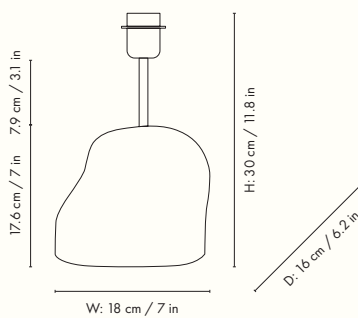

100325202
Off-White

1104266311
Terracotta

100325719
Deep Blue

100551101
Dark Grey

Information

Size: W: 18 x H: 30 x D: 16 cm /

W: 7.1 x H: 11.8 x D: 6.3 in

Material: Ceramic base with brass rod for socket E27. 2 metre fabric cord with dimmer

Classification: IP20, Class II

Country of origin: China

Net weight: 1.5 kg

Packsizes: 1

Measurements

IP20

Hebe Lamp Base Medium

The Hebe lamp series updates the classic lamp with bold shapes and an artistic touch. Initially sculpted by hand, the fluid silhouette of the base is inspired by nature and has a feminine note. Made of ceramic, this medium-sized base has a matte, coarse, and light finish, offering any room a rough, yet calm look. Combine it with one of the matching textile lampshades of the series.

100327202
Off-white

100327719
Deep Blue

100552101
Dark Grey

Information

Size: W: 16.5 x H: 43 x D: 14 cm /

W: 6.5 x H: 16.9 x D: 5.5 in

Material: Ceramic base with brass rod for socket E27. 2 metre fabric cord with dimmer

100328202
Off-white

100553101
Dark Grey

Information

Size: W: 23 x H: 100 x D: 23 cm /

W: 9.1 x H: 39.4 x D: 9.1 in

Material: Ceramic base with brass rod for socket E27. 2 metre fabric cord with dimmer

Care: Wipe with a dry cloth