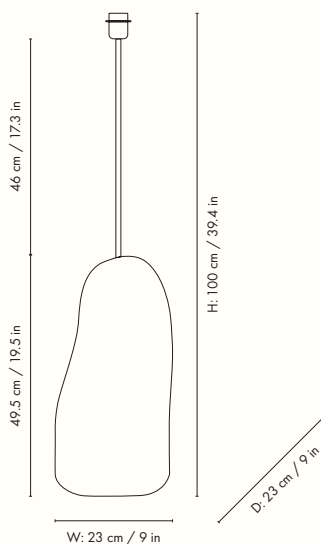

Measurements