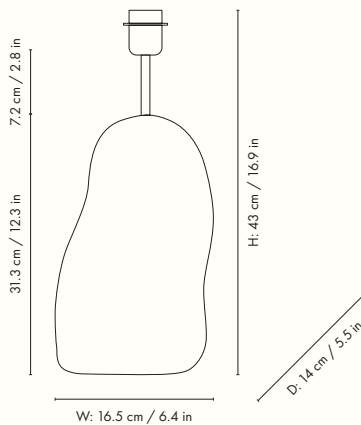

100325202
Off-White

1104266311
Terracotta

100325719
Deep Blue

100551101
Dark Grey

Information

Size: W: 18 x H: 30 x D: 16 cm /

W: 7.1 x H: 11.8 x D: 6.3 in

Material: Ceramic base with brass rod for socket E27. 2 metre fabric cord with dimmer

100327202
Off-white

100327719
Deep Blue

100552101
Dark Grey

Information

Size: W: 16.5 x H: 43 x D: 14 cm /

W: 6.5 x H: 16.9 x D: 5.5 in

Material: Ceramic base with brass rod for socket E27. 2 metre fabric cord with dimmer

Classification: IP20, Class II

Country of origin: China

Net weight: 2.5 kg

Packsizes: 1

Measurements

IP20

Hebe Lamp Base

Large

100328202
Off-white

100553101
Dark Grey

Information

Size: W: 23 x H: 100 x D: 23 cm /

W: 9.1 x H: 39.4 x D: 9.1 in

Material: Ceramic base with brass rod for socket E27. 2 metre fabric cord with dimmer

Care: Wipe with a dry cloth