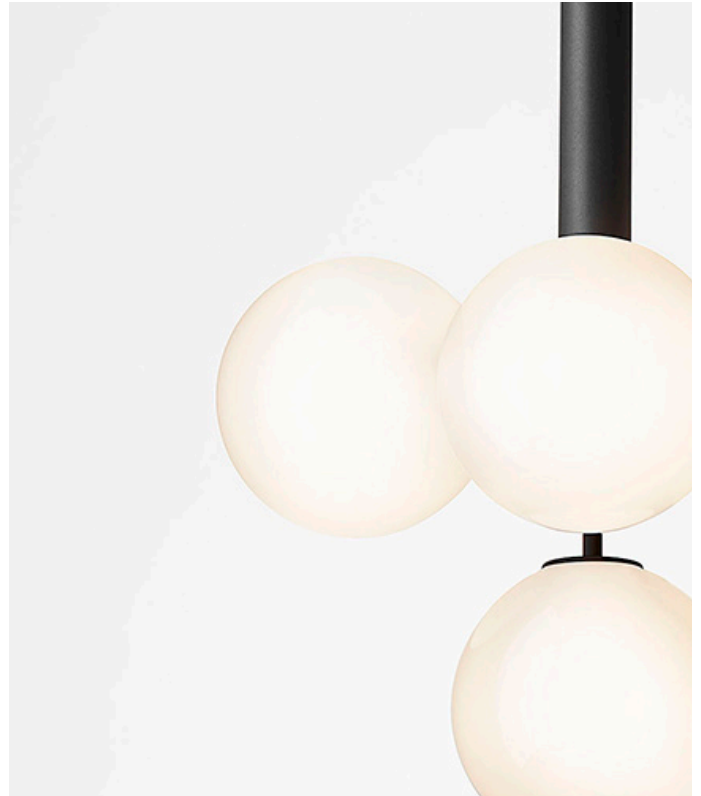

NUURA

MIIRA 4 - Opal

Design: Sofie Refer, 2018. EU-model.

Miira 4 in mouth blown Opal White glass and Rock Grey finish. Incl. Ceiling plate.

The significant details of Miira are the fine curves and thin neck that gives a graceful appearance.

The Miira Collection features mouth blown glass globes in both Opal White and Optic Clear. The Optic glass has slight variances due to the handmade process, which makes each piece unique.

Miira collection is designed with the chandelier as a centre and expands into a complete series of lights, manufactured in the highest quality.

TECHNICAL INFO

Product no.: 03040224

Type: Suspension - Indoor

Colour:

Glass: Opal White

Metal: Rock Grey

Cable: Black

Materials:

Powder coated metal

Mouth-blown glass

Fabric covered cable

Dimensions:

ø380mm x 465mm

Ceiling plate: ø120mm x 50mm

Fabric cable - Length: 2500mm

Product weight: