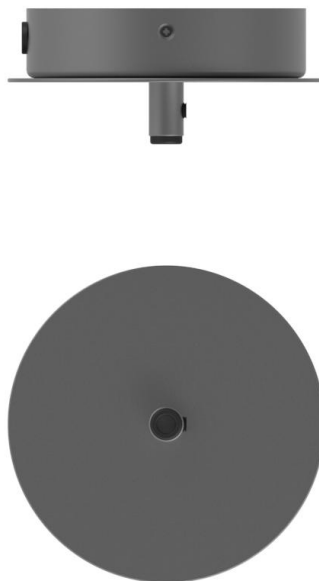

Recommended light source:

Illumination G9 (344-09), 3.6W LED, 2700K, 400lm

Energy efficiency class:

A+ + (with recommended bulb)

Dimmability:

Can be fitted with an aligned dimmer.

DALI compatible

Included ceiling plate:

NUURA

MIIRA 4 - Optic

Design: Sofie Refer, 2018. EU-model.

Miira 4 in mouth blown Optic Clear glass and Rock Grey finish. Incl. Ceiling plate.

The significant details of Miira are the fine curves and thin neck that gives a graceful appearance.