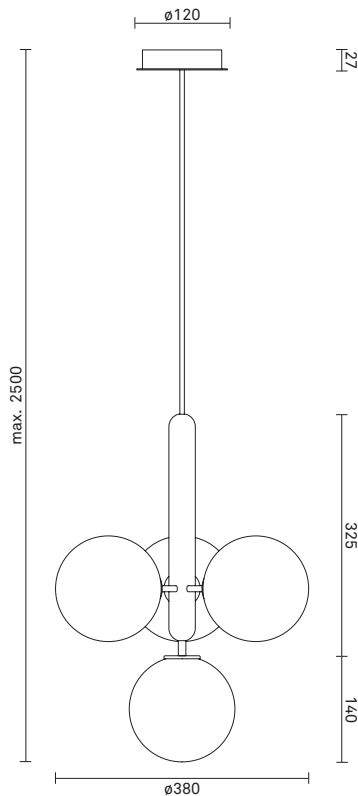

NUURA

MIIRA 4 - Opal

Design: Sofie Refer, 2018. EU-model.

Miira 4 in mouth blown Opal White glass and Rock Grey finish. Incl. Ceiling plate.

The significant details of Miira are the fine curves and thin neck that gives a graceful appearance.

The Miira Collection features mouth blown glass globes in both Opal White and Optic Clear. The Optic glass has slight variances due to the handmade process, which makes each piece unique.

Miira collection is designed with the chandelier as a centre and expands into a complete series of lights, manufactured in the highest quality.

Miira 4 a chandelier in perfect dimensions suitable both over the dining table, livingroom and kitchen areas.

Miira collection:

The Miira collection include the following products:

- Miira 1 / Optic
- Miira 1 / Opal
- Miira 4 / Optic
- Miira 4 / Opal
- Miira Wall / Optic
- Miira Wall / Opal
- Miira 1 Large / Opal
- Miira 6 Large / Opal
- Miira Table / Optic
- Miira Table / Opal
- Miira 6 / Optic
- Miira 6 / Opal
- Miira 13 / Optic
- Miira 13 / Opal
- Miira 3 Large / Opal
- Miira 13 Large / Opal