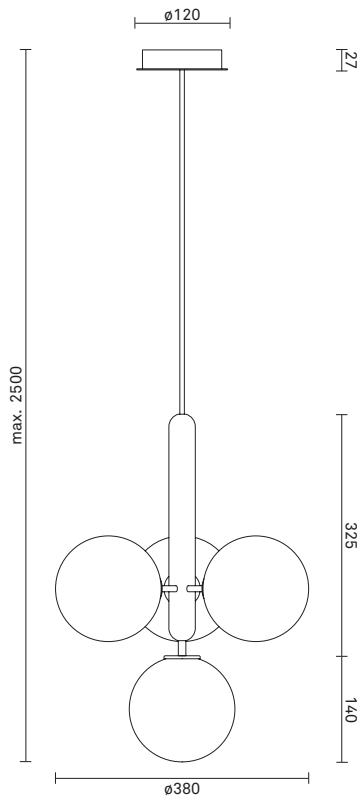

NUURA

MIIRA 4 - Optic

Design: Sofie Refer, 2018. EU-model.

Miira 4 in mouth blown Optic Clear glass and Rock Grey finish. Incl. Ceiling plate.

The significant details of Miira are the fine curves and thin neck that gives a graceful appearance.

The Miira Collection features mouth blown glass globes in both Opal White and Optic Clear. The Optic glass has slight variances due to the handmade process, which makes each piece unique.

Miira collection is designed with the chandelier as a centre and expands into a complete series of lights, manufactured in the highest quality.

Miira 4 a chandelier in perfect dimensions suitable both over the dining table, livingroom and kitchen areas.

Miira collection:

The Miira collection include the following products:

- Miira 1 / Optic
- Miira 1 / Opal
- Miira 4 / Optic
- Miira 4 / Opal
- Miira Wall / Optic
- Miira Wall / Opal
- Miira 1 Large / Opal
- Miira 6 Large / Opal
- Miira Table / Optic
- Miira Table / Opal
- Miira 6 / Optic
- Miira 6 / Opal
- Miira 13 / Optic
- Miira 13 / Opal
- Miira 3 Large / Opal
- Miira 13 Large / Opal