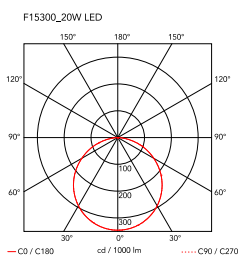

## Captain Flint

by Michael Anastassiades , 2015

Floor lamp providing adjustable direct light. Painted steel or brushed brass, stem and metal spinning cone. Opal photoengraved PC diffuser by injection molding. White Carrara or Black Marquina marble base. Power cord length 260 cm, with foot dimmer switch that provide ON-OFF functions and 10-100% light adjustment. Plug-in power supply with interchangeable plugs

<b>Cord Length</b>	2600 mm
<b>Materials</b>	Aluminum, Brass, Marble, Polycarbonate, Steel
<b>Colors</b>	<ul style="list-style-type: none"> <li><span style="display: inline-block; width: 10px; height: 10px; background-color: #c0c0c0; border-radius: 50%; margin-right: 5px;"></span> F1530059 - Brushed brass/white marble</li> <li><span style="display: inline-block; width: 10px; height: 10px; background-color: #333333; border-radius: 50%; margin-right: 5px;"></span> F1530030 - Anthracite/black marble</li> </ul>