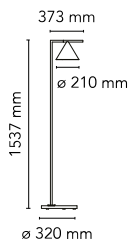

## Captain Flint

by Michael Anastassiades , 2015

Floor lamp providing adjustable direct light. Painted steel or brushed brass, stem and metal spinning cone. Opal photoengraved PC diffuser by injection molding. White Carrara or Black Marquina marble base. Power cord length 260 cm, with foot dimmer switch that provide ON-OFF functions and 10-100% light adjustment. Plug-in power supply with interchangeable plugs

<b>Cord Length</b>	2600 mm
<b>Materials</b>	Aluminum, Brass, Marble, Polycarbonate, Steel
<b>Colors</b>	<ul style="list-style-type: none"> <li><span style="display: inline-block; width: 10px; height: 10px; background-color: #c0c0c0; border-radius: 50%; margin-right: 5px;"></span> F1530059 - Brushed brass/white marble</li> <li><span style="display: inline-block; width: 10px; height: 10px; background-color: #333333; border-radius: 50%; margin-right: 5px;"></span> F1530030 - Anthracite/black marble</li> </ul>