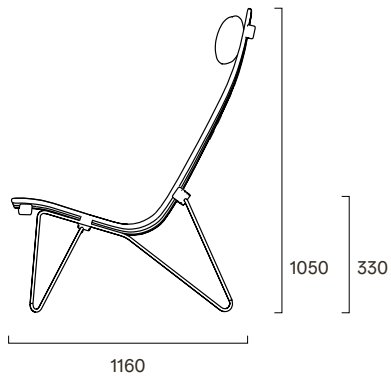

## Scandia Senior Bolt

**Info** Easy chair in laminated lacquered oak or walnut, fully coloured veneer or with light edges. Satin chrome or black bolt base.

**Accessories** Headrest, seat cushion or sheepskin overlay (large)

**Design** Hans Brattrud, 1960

### Dimensions (mm)