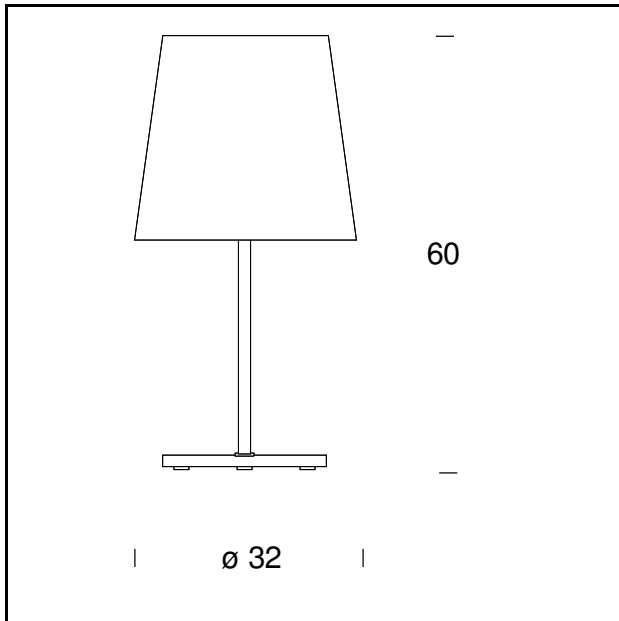

3247TA

Historical Archive, 1954

Family of floor and table lamps with diffuser in frosted white blown glass and structure in nickel-plated metal.

RELATED PRODUCTS

3247

Floor Lamp

TECHNICAL SHEET

Table lamp with dimmer. Diffuser in white frosted blown glass with white interior. Nickel-plated metal frame. Black power cable, dimmer and switch.

MODEL NAME: 3247TA

CODE: 3247TA/0

DIMENSIONS: Ø 20 x 46 cm

MATERIALS: Glass, metal

BULB: 1x70W (HA) Eco Saver E27 or 1x16W (FL) E27

PLUG: Black

POWER CORD: Black

DIMMER: Dimmer

CERTIFICATIONS AND SYMBOLS:

MODEL NAME: 3247TA

CODE: 3247TA

DIMENSIONS: Ø 32 x 60 cm

MATERIALS: Glass, metal

BULB: 1x100W (HA) E27 or 1x20W (FL) E27

PLUG: Black

POWER CORD: Black