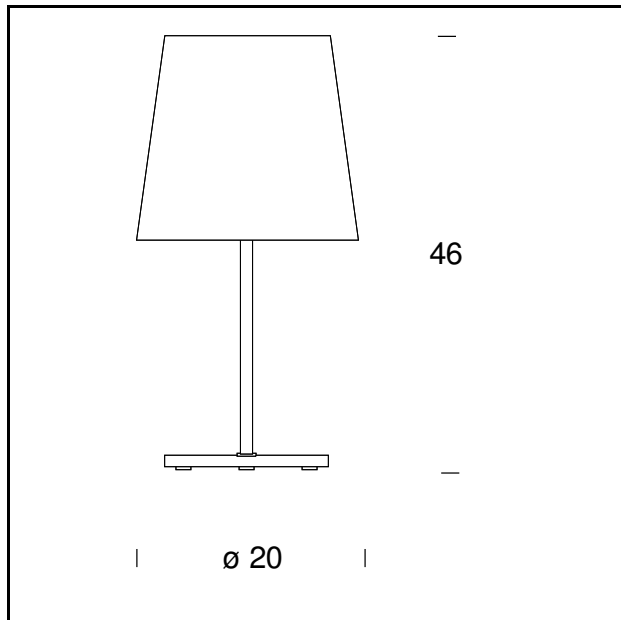

3247TA

Historical Archive, 1954

Family of floor and table lamps with diffuser in frosted white blown glass and structure in nickel-plated metal.

RELATED PRODUCTS

3247

Floor Lamp

TECHNICAL SHEET

Table lamp with dimmer. Diffuser in white frosted blown glass with white interior. Nickel-plated metal frame. Black power cable, dimmer and switch.

MODEL NAME: 3247TA

CODE: 3247TA/0

DIMENSIONS: Ø 20 x 46 cm

MATERIALS: Glass, metal

BULB: 1x70W (HA) Eco Saver E27 or 1x16W (FL) E27

PLUG: Black

POWER CORD: Black

DIMMER: Dimmer

CERTIFICATIONS AND SYMBOLS:

MODEL NAME: 3247TA

CODE: 3247TA

DIMENSIONS: Ø 32 x 60 cm

MATERIALS: Glass, metal

BULB: 1x100W (HA) E27 or 1x20W (FL) E27

PLUG: Black

POWER CORD: Black