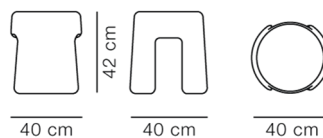

Colours

COVER

Upholstery according to current price list.

Fredericia