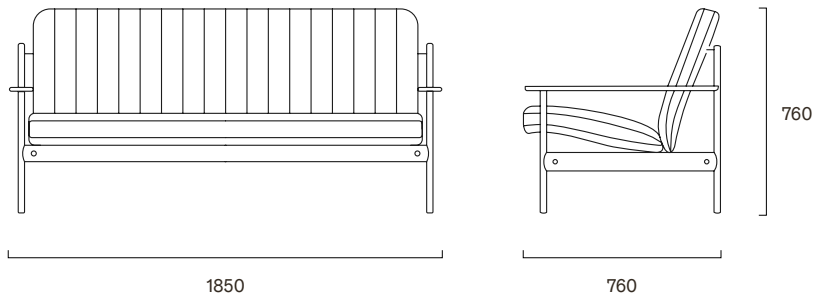

1001 AX Sofa

Info

Upholstered 3-seater leather sofa with fluted padding and a solid walnut and stainless steel base. Available in three different leather types.

Design

Sven Ivar Dysthe, 1960

Dimensions (mm)