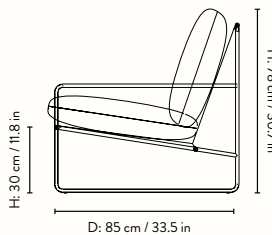

Measurements