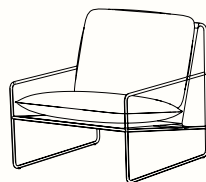

Measurements