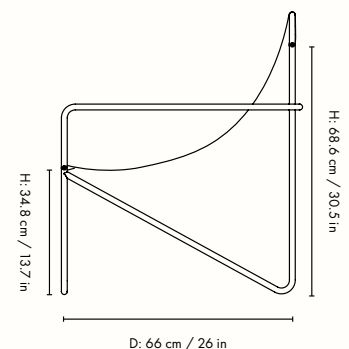

Information

Size: H: 77.5 x W: 63 x D: 66 x SH: 20 cm /
H: 30.5 x W: 24.8 x D: 26 x SH: 7.9 in
Material: Powder coated steel frame. Seat: 100%
Recycled PET yarn made from post-consumer plastic
Care: Seat: 30°C gentle wash. Dry flat.
Frame: Wipe with a damp cloth
Info: Removable seat hand-woven from PET yarn
made from recycled plastic that corresponds to 53
1L plastic bottles. Suitable for outdoor use. Height
of crossbar under the knees: 31.5 cm / 12.4 in.
Registered design
Country of origin: Textile: India. Frame: Lithuania
Net weight: 5.9 kg
Packsize: 2 / US:1
Test: EN 581-2:2015/AC:2016 Outdoor furniture
EN 581-1:2017 Outdoor furniture

1104267053
Poppy Red/Cloud

1104263886
Poppy Red/Sand

1104267185
Poppy Red/Block

Information

Size: H: 77.5 x W: 63 x D: 66 cm /
H: 30.5 x W: 24.8 x D: 26 in

Material: Powder coated steel frame. Seat: 100% Recycled PET yarn made from post-consumer plastic

Care: Seat: 30°C gentle wash. Dry flat.

Frame: Wipe with a damp cloth

Info: Removable seat hand-woven from PET yarn made from recycled plastic that corresponds to 53 1L plastic bottles. Suitable for outdoor use. Height of crossbar under the knees: 31.5 cm / 12.4 in.

Registered design

Country of origin: Textile: India. Frame: Italy

Net weight: 5.9 kg

Packsize: 2 / US:1

Test: EN 581-2:2015/AC:2016 Outdoor furniture

EN 581-1:2017 Outdoor furniture

Measurements

Desert Lounge Chair – Black Frame