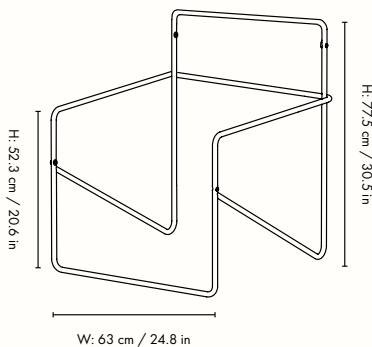

Information

Size: H: 77.5 x W: 63 x D: 66 x SH: 20 cm /
H: 30.5 x W: 24.8 x D: 26 x SH: 7.9 in
Material: Powder coated steel frame. Seat: 100%
Recycled PET yarn made from post-consumer plastic
Care: Seat: 30°C gentle wash. Dry flat.
Frame: Wipe with a damp cloth
Info: Removable seat hand-woven from PET yarn
made from recycled plastic that corresponds to 53
1L plastic bottles. Suitable for outdoor use. Height
of crossbar under the knees: 31.5 cm / 12.4 in.
Registered design
Country of origin: Textile: India. Frame: Lithuania
Net weight: 5.9 kg
Packsize: 2 / US:1
Test: EN 581-2:2015/AC:2016 Outdoor furniture
EN 581-1:2017 Outdoor furniture

1104267053
Poppy Red/Cloud

1104263886
Poppy Red/Sand

1104267185
Poppy Red/Block

Information

Size: H: 77.5 x W: 63 x D: 66 cm /
H: 30.5 x W: 24.8 x D: 26 in

Material: Powder coated steel frame. Seat: 100% Recycled PET yarn made from post-consumer plastic

Care: Seat: 30°C gentle wash. Dry flat.

Frame: Wipe with a damp cloth

Info: Removable seat hand-woven from PET yarn made from recycled plastic that corresponds to 53 1L plastic bottles. Suitable for outdoor use. Height of crossbar under the knees: 31.5 cm / 12.4 in.

Registered design

Country of origin: Textile: India. Frame: Italy

Net weight: 5.9 kg

Packsize: 2 / US:1

Test: EN 581-2:2015/AC:2016 Outdoor furniture

EN 581-1:2017 Outdoor furniture

Measurements

Desert Lounge Chair – Olive Frame