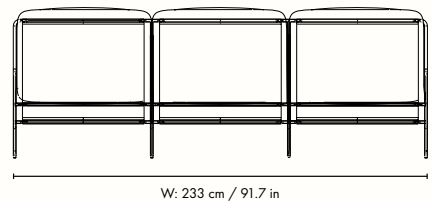

Measurements