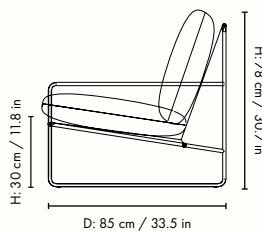

Measurements