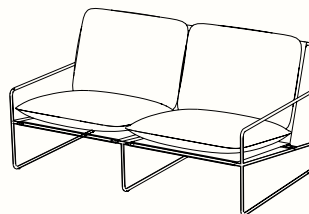

Measurements