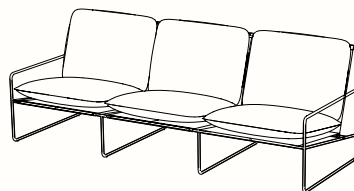

Measurements