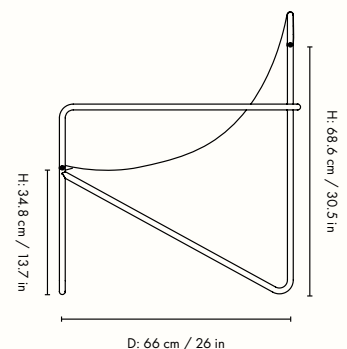

Information

Size: H: 77.5 x W: 63 x D: 66 cm /
H: 30.5 x W: 24.8 x D: 26 in

Material: Powder coated steel frame. Seat: 100% Recycled PET yarn made from post-consumer plastic

Care: Seat: 30°C gentle wash. Dry flat.

Frame: Wipe with a damp cloth

Info: Removable seat hand-woven from PET yarn made from recycled plastic that corresponds to 53 1L plastic bottles. Suitable for outdoor use. Height of crossbar under the knees: 31.5 cm / 12.4 in.

Registered design

Country of origin: Textile: India. Frame: Lithuania

Net weight: 5.9 kg

Packsize: 2 / US:1

Test: EN 581-2:2015/AC:2016 Outdoor furniture

EN 581-1:2017 Outdoor furniture

Measurements

Desert Cushion