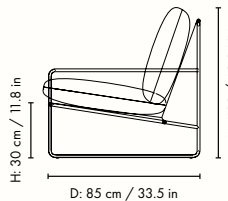

Measurements