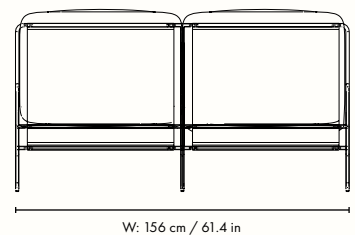

Measurements