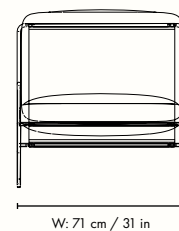

Measurements