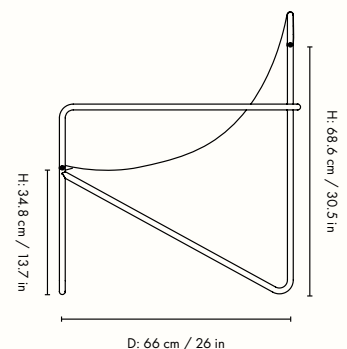

Measurements