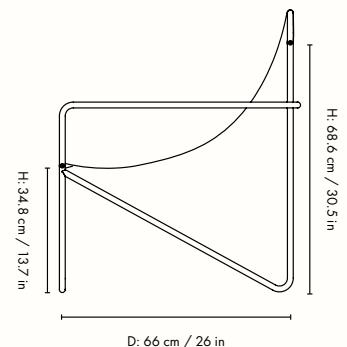

Information

Size: H: 77.5 x W: 63 x D: 66 x SH: 20 cm /
H: 30.5 x W: 24.8 x D: 26 x SH: 7.9 in
Material: Powder coated steel frame. Seat: 100%
Recycled PET yarn made from post-consumer plastic
Care: Seat: 30°C gentle wash. Dry flat.
Frame: Wipe with a damp cloth
Info: Removable seat hand-woven from PET yarn
made from recycled plastic that corresponds to 53
1L plastic bottles. Suitable for outdoor use. Height
of crossbar under the knees: 31.5 cm / 12.4 in.
Registered design
Country of origin: Textile: India. Frame: Lithuania
Net weight: 5.9 kg
Packsize: 2 / US:1
Test: EN 581-2:2015/AC:2016 Outdoor furniture
EN 581-1:2017 Outdoor furniture

1104267053
Poppy Red/Cloud

1104263886
Poppy Red/Sand

1104267185
Poppy Red/Block

Information

Size: H: 77.5 x W: 63 x D: 66 cm /
H: 30.5 x W: 24.8 x D: 26 in

Material: Powder coated steel frame. Seat: 100% Recycled PET yarn made from post-consumer plastic

Care: Seat: 30°C gentle wash. Dry flat.

Frame: Wipe with a damp cloth

Info: Removable seat hand-woven from PET yarn made from recycled plastic that corresponds to 53 1L plastic bottles. Suitable for outdoor use. Height of crossbar under the knees: 31.5 cm / 12.4 in.

Registered design

Country of origin: Textile: India. Frame: Italy

Net weight: 5.9 kg

Packsize: 2 / US:1

Test: EN 581-2:2015/AC:2016 Outdoor furniture

EN 581-1:2017 Outdoor furniture

Measurements

Desert Lounge Chair – Olive Frame