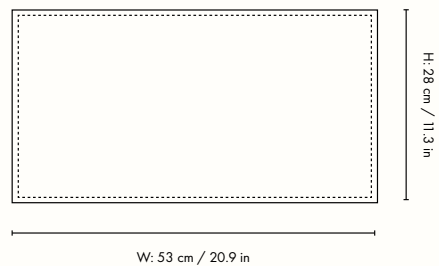

Measurements