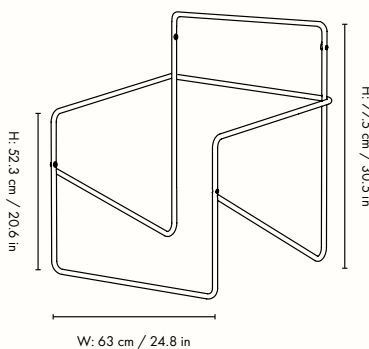

Information

Size: H: 77.5 x W: 63 x D: 66 x SH: 20 cm /
H: 30.5 x W: 24.8 x D: 26 x SH: 7.9 in
Material: Powder coated steel frame. Seat: 100%
Recycled PET yarn made from post-consumer plastic
Care: Seat: 30°C gentle wash. Dry flat.
Frame: Wipe with a damp cloth
Info: Removable seat hand-woven from PET yarn
made from recycled plastic that corresponds to 53
1L plastic bottles. Suitable for outdoor use. Height
of crossbar under the knees: 31.5 cm / 12.4 in.
Registered design
Country of origin: Textile: India. Frame: Lithuania
Net weight: 5.9 kg
Packsize: 2 / US:1
Test: EN 581-2:2015/AC:2016 Outdoor furniture
EN 581-1:2017 Outdoor furniture

Care: Seat: 30°C gentle wash. Dry flat.

Frame: Wipe with a damp cloth

Info: Removable seat hand-woven from PET yarn made from recycled plastic that corresponds to 53 1L plastic bottles. Suitable for outdoor use. Height of crossbar under the knees: 31.5 cm / 12.4 in.

Registered design

Country of origin: Textile: India. Frame: Italy

Net weight: 5.9 kg

Packsize: 2 / US:1

Test: EN 581-2:2015/AC:2016 Outdoor furniture

EN 581-1:2017 Outdoor furniture

Measurements

Desert Lounge Chair – Black Frame

Information

Size: H: 77.5 x W: 63 x D: 66 cm /
H: 30.5 x W: 24.8 x D: 26 in

Material: Powder coated steel frame. Seat: 100% Recycled PET yarn made from post-consumer plastic

Care: Seat: 30°C gentle wash. Dry flat.