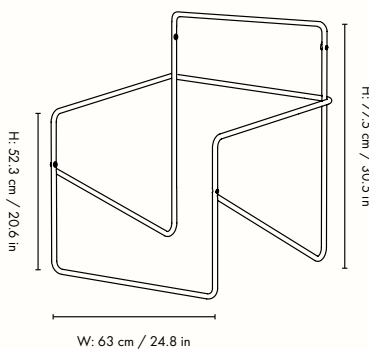

Information

Size: H: 77.5 x W: 63 x D: 66 x SH: 20 cm /
H: 30.5 x W: 24.8 x D: 26 x SH: 7.9 in
Material: Powder coated steel frame. Seat: 100%
Recycled PET yarn made from post-consumer plastic
Care: Seat: 30°C gentle wash. Dry flat.
Frame: Wipe with a damp cloth
Info: Removable seat hand-woven from PET yarn
made from recycled plastic that corresponds to 53
1L plastic bottles. Suitable for outdoor use. Height
of crossbar under the knees: 31.5 cm / 12.4 in.
Registered design
Country of origin: Textile: India. Frame: Lithuania
Net weight: 5.9 kg
Packsize: 2 / US:1
Test: EN 581-2:2015/AC:2016 Outdoor furniture
EN 581-1:2017 Outdoor furniture

Information

Size: H: 77.5 x W: 63 x D: 66 cm /
H: 30.5 x W: 24.8 x D: 26 in

Material: Powder coated steel frame. Seat: 100% Recycled PET yarn made from post-consumer plastic

Care: Seat: 30°C gentle wash. Dry flat.

Frame: Wipe with a damp cloth

Info: Removable seat hand-woven from PET yarn made from recycled plastic that corresponds to 53 1L plastic bottles. Suitable for outdoor use. Height of crossbar under the knees: 31.5 cm / 12.4 in.

Registered design

Country of origin: Textile: India. Frame: Lithuania

Net weight: 5.9 kg

Packsize: 2 / US:1

Test: EN 581-2:2015/AC:2016 Outdoor furniture

EN 581-1:2017 Outdoor furniture

Measurements

Desert Cushion