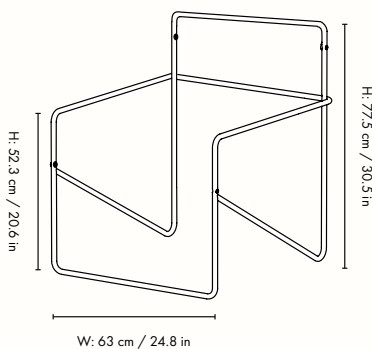

Measurements