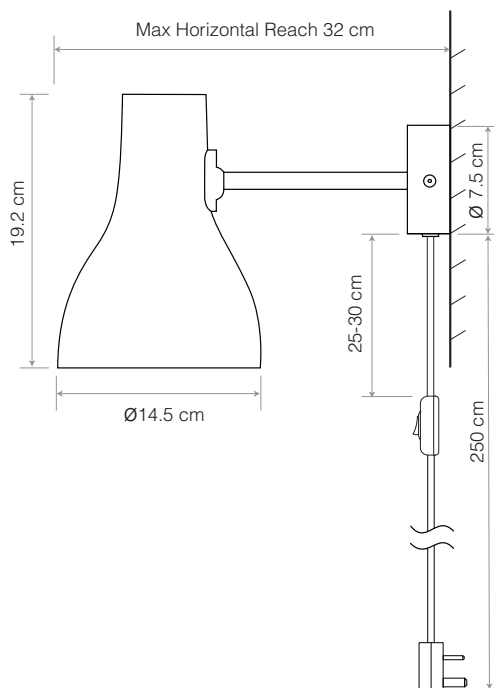

Electrical

- Voltage: 220/240V, 50/60Hz
- Class II - Double insulated
- Inline cable switch (25-30cm from product)
- 250cm cable
- Plug: 2-pin Europlug to CEE 7/16
- E27 lamp holder
- Maximum permitted bulb: 20W CFL / 10W LED E27
- Bulb not included