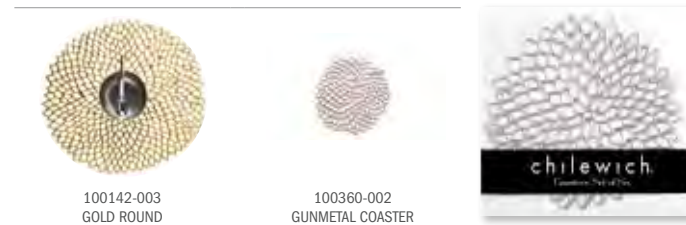

Above: Brass Dahlia. Coasters sold in sets of 6. Not available for customization.
Far right: Set of six Coasters, retail packaging. Made in Taiwan.