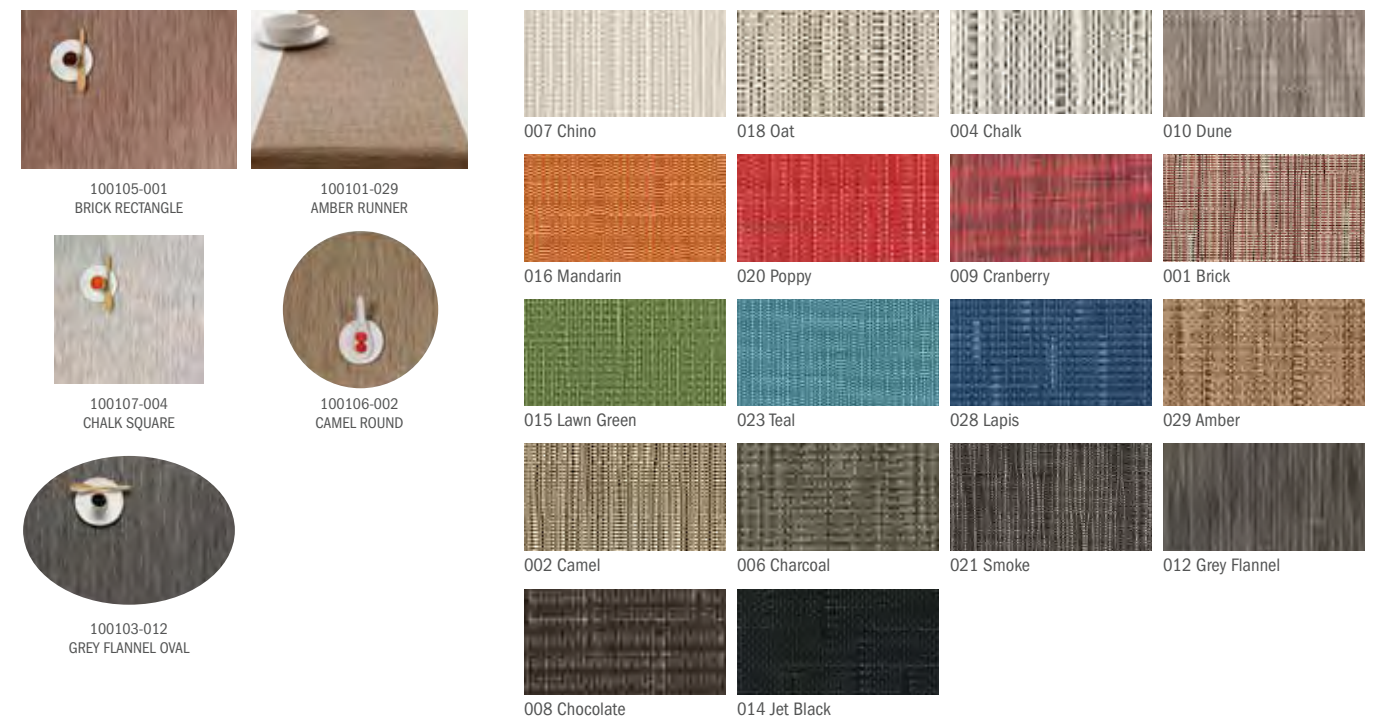

Bamboo

COLOR	NO.	RECTANGLE	SQUARE	OVAL	ROUND	RUNNER	COLOR	NO.	RECTANGLE	SQUARE	OVAL	ROUND	RUNNER
		14" x 19" 36 x 48cm	13" x 14" 33 x 36cm	14" x 19.25" 36 x 49cm	15" diam. 38cm diam.	14" x 72" 36 x 183cm			14" x 19" 36 x 48cm	13" x 14" 33 x 36cm	14" x 19.25" 36 x 49cm	15" diam. 38cm diam.	14" x 72" 36 x 183cm
Amber	029	■		■	■	■	Grey Flannel	012	■	■	■	■	■
Brick	001	■	■			■	Jet Black	014	■				■
Camel	002	■	■	■	■	■	Lapis	028	■		■	■	■
Chalk	004	■	■	■	■	■	Lawn Green	015	■			■	■
Charcoal	006	■				■	Mandarin	016	■	■		■	■
Chino	007	■	■	■	■	■	Oat	018	■			■	■
Chocolate	008	■	■	■	■	■	Poppy	020	■	■		■	■
Cranberry	009	■	■	■	■	■	Smoke	021	■	■	■		■
Dune	010	■	■	■	■	■	Teal	023	■			■	■

Above: Amber Bamboo. Custom sizes available.