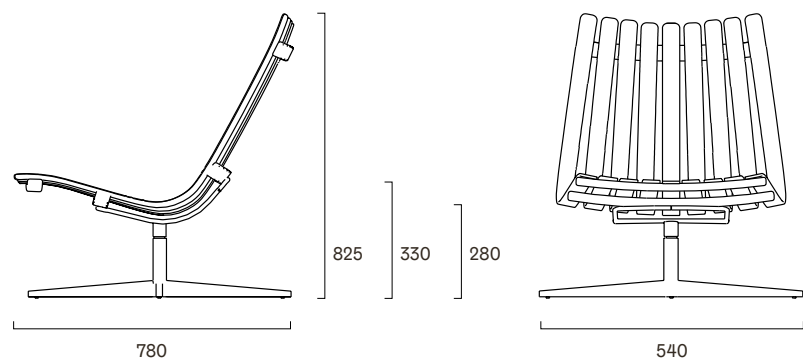

Scandia Nett Swivel

Info

Swivel chair in laminated lacquered oak or walnut, fully coloured veneer or with light edges. Satin chrome or black swivel base.

Accessories

Seat cushion and sheepskin overlay (medium)

Design

Hans Brattrud, 1959

Dimensions (mm)

Wood Colours

Walnut

Oak

White Pigmented
Oak

White
NCS S 0300-N