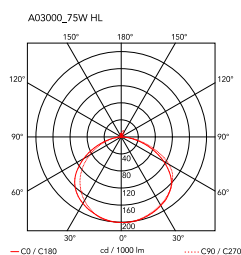

Mounting	Wall
Environment	Indoor
Finish	White, Black
Weight	6 Kg
Light sources available	1 x LED 8W E27 740lm 2700K [e] cod. RF25323 DIMMER 1 x LED E27 8W 3000K 740lm - RF25317-DIMM.
Emergency	Without
Voltage	220-250V
Power	MAX 75
Battery	No
Supply included	Yes
Cord Length	2030 mm
Materials	Steel
Colors	● A0300009 - White ● A0300030 - Black