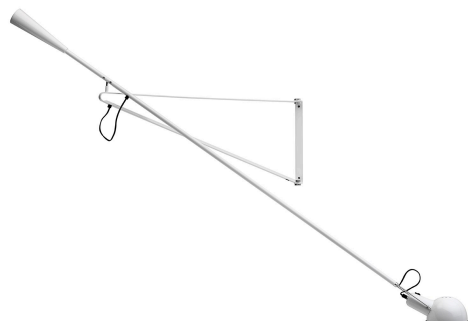

265

by Paolo Rizzato , 1973

Wall lamp providing direct light. Painted steel adjustable arm and reflector. Chrome-plated brass reflector support. Cast iron tapered counterweight. Painted steel wall fixture.

Mounting	Wall
Environment	Indoor
Finish	White, Black
Weight	6 Kg
Light sources available	1 x LED 8W E27 740lm 2700K [e] cod. RF25323 DIMMER 1 x LED E27 8W 3000K 740lm - RF25317-DIMM.
Emergency	Without
Voltage	220-250V
Power	MAX 75
Battery	No
Supply included	Yes
Cord Length	2030 mm
Materials	Steel
Colors	● A0300009 - White ● A0300030 - Black