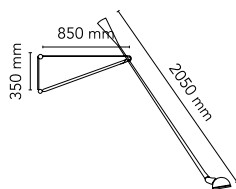

265

by Paolo Rizzato , 1973

Wall lamp providing direct light. Painted steel adjustable arm and reflector. Chrome-plated brass reflector support. Cast iron tapered counterweight. Painted steel wall fixture.

Mounting	Wall
Environment	Indoor
Finish	White, Black
Weight	6 Kg
Light sources available	1 x LED 8W E27 740lm 2700K [e] cod. RF25323 DIMMER 1 x LED E27 8W 3000K 740lm - RF25317-DIMM.
Emergency	Without
Voltage	220-250V
Power	MAX 75
Battery	No
Supply included	Yes
Cord Length	2030 mm
Materials	Steel
Colors	● A0300009 - White ● A0300030 - Black