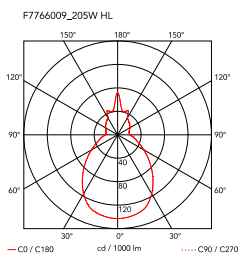

Tatou Suspension 2

by Patricia Urquiola , 2012

Diffused light suspended lamp. External diffuser in Polycarbonate. Internal diffuser in injection printed opal polycarbonate.

Mounting	Pendant
Environment	Indoor
Finish	White, Black, Ochre-grey
Weight	4.70 Kg
Light sources available	1 x MAX 205W E27 HSGS 4200lm 3000K [e] cod. RF19973 DIMMER 1 x LED 21W E27 2452lm 3000K [e] cod. RF26998 DIMMER
Emergency	Without
Voltage	220-240V
Power	MAX 205W
Battery	No
Supply included	Yes
Cord Length	4150 mm
Materials	Polycarbonate
Colors	<ul style="list-style-type: none"> F7766009 - White F7766030 - Black F7766048 - Ochre-grey