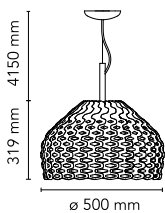

Tatou Suspension 2

by Patricia Urquiola , 2012

Diffused light suspended lamp. External diffuser in Polycarbonate. Internal diffuser in injection printed opal polycarbonate.

Mounting	Pendant
Environment	Indoor
Finish	White, Black, Ochre-grey
Weight	4.70 Kg
Light sources available	1 x MAX 205W E27 HSGS 4200lm 3000K [e] cod. RF19973 DIMMER 1 x LED 21W E27 2452lm 3000K [e] cod. RF26998 DIMMER
Emergency	Without
Voltage	220-240V
Power	MAX 205W
Battery	No
Supply included	Yes
Cord Length	4150 mm
Materials	Polycarbonate
Colors	<ul style="list-style-type: none"> F7766009 - White F7766030 - Black F7766048 - Ochre-grey