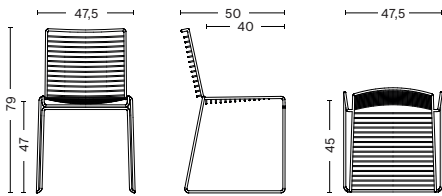

HEE DINING CHAIR

PRODUCT FACT SHEET

HAY

HEE DINING CHAIR

DESIGN BY HEE WELLING, 2005

The philosophy behind the Hee Series was to take an archetypal chair and perfect it down to the last detail while cutting the essentials to the bone. The goal was to create a contemporary chair to fit into a wide range of contexts. The attempt was a great success, resulting in the pragmatic and easily decoded Hee series. Like a line drawing, it wraps metres of metal wire into neat, straight lines in three versions: bar stool, lounge chair and dining chair. Stackable and weatherproof, the wide assortment of colours and designs make Hee suitable for numerous indoor and outdoor contexts, such as bars and restaurants, as well as public spaces and home environments.

DIMENSIONS

WIDTH 47,5 CM | 18.70"

DEPTH 50 CM | 19.69"

HEIGHT 79 CM | 31.10"

SEAT HEIGHT 47 CM | 18.50"

SEAT WIDTH 40 CM | 15.75"

MATERIALS

FRAME

DIMENSIONS

WIDTH 43 CM | 16.93"

DEPTH 39 CM | 15.35"

HEIGHT 3 CM | 1.18"

MATERIALS

Polyurethane foam, Non-slip backing.
100 % Olefin (Teflon water repellent treatment).

OPTIONS

CMHR foam (fire retardant).