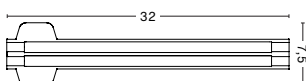

ACCESSORIES

FLOOR LINKING DEVICE

Grey plastic. Please note, the linking device is not pre-mounted to the frame.