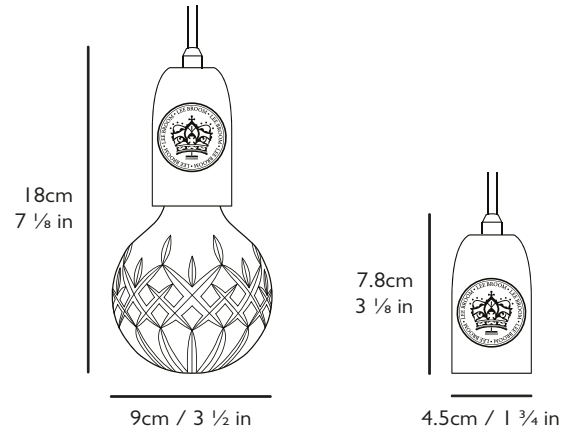

LEE BROOM

CRYSTAL BULB PENDANT LIGHT

PRODUCT DETAILS

Name

Crystal Bulb Pendant Light

Finish & Product Code	110-130v	220-240v
Brushed Brass Clear ●	CB0121	CB0021
Brushed Brass Frosted ●	CB0122	CB0022
Polished Chrome Clear ●	CB0125	CB0025
Polished Chrome Frosted ●	CB0124	CB0026

Materials

Clear or frosted lead crystal, steel

Illumination 110-130v

2w, 2700k, 100 lumen

Bulb: E26, 2w LED, 100 lumen, 10k hrs (1x supplied)

Illumination 220-240v

2w, 2700k, 100 lumen

Bulb: E27, 2w LED, 100 lumen, 10k hrs (1x supplied)

Dimming

Dimmable. Mains voltage. TRIAC / Leading edge

Certification

UL, cUL (110-130v)

CE, CB (220-240v)

Year of Design

2012

Dimensions

H 18cm x Dia 9cm / H 7 1/8 in x Dia 3 1/2 in

Suspension

Length: 300cm / 118 1/8 in

Adjustable cord

Fabric outer in matching finish

Ceiling Plate / Canopy

H 3cm x Dia 12cm / H 1 1/8 in x Dia 4 3/4 in

Round steel in brushed brass finish

Weight

Product (net) 0.6kg / 1.3 lb / Boxed (gross) 1.35kg / 2.9 lb

Note

From 1st May 2018, the Crystal Bulb will be supplied with our new improved 1w LED which is more energy efficient. The output of the LED will still be 2700k and 100 lumen

0118rev05

For more information please contact:

US & Canada Inquiries: +1 212 804 8477 - 34 Greene Street, New York, NY 10013 - sales@leebroom.com

UK & Global Inquiries: +44 207 820 0742 - 95 Rivington Street, London, EC2A 3AY - info@leebroom.com

WWW.LEEBROOM.COM