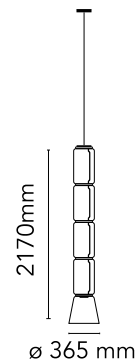

FLOS

■ F0272000 Black

Noctambule Suspension 4 Low Cylinder Cone

Designed by Konstantin Grcic, 2019

63W - 1831lm - 2700K - CRI> 90

Hanging lamps consisting of interconnecting glass modules reaching a length of 3,2 mt. (126.77") with 4 mt. (157.48") suspended power cable. Cylindrical and semi-spherical transparent blown glass structure, suspended die cast aluminium ring connector, hydroformed steel internal lateral arm and injection moulded optical opal silicone outer ring diffusers. The power supply unit within the ceiling rose can be used as a dimmer to adjust the light intensity by 10% to 100% in either direction by means of the 0-10/1-10V, PUSH, DALI control.

Are you a professional and your project needs consulting and support?

[BOOK AN APPOINTMENT](#)

Main specifications

EAN	8059607000670
Mounting	Suspension
Environments	Indoor dry location
Light Source Type	LED
LED type	LED Module
Power (W)	63
System flux (lm)	1831

Physical

Colour	Black
Length (mm)	250
Cord length (mm)	4000
Canopy dimension (mm)	45
Canopy width (mm)	187
Net weight (kg)	20.7
Package height (mm)	0
Package width (mm)	0
Package length (mm)	0
Package volume (m3)	0.4
IP internal	20