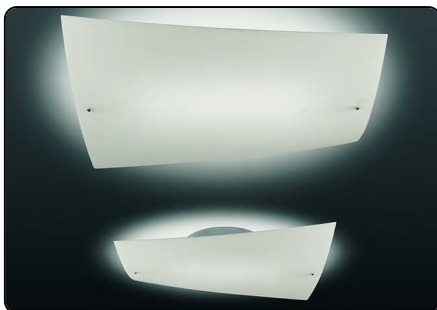

Folio Collection

ceiling