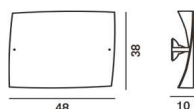

### Folio large

Weight  
net kg: 2,17  
gross kg: 3,90

Packaging  
vol. m3: 0,068  
n. boxes: 2

Bulbs  
Halogen 1x120W R7s (78mm)

Certifications  
⊕ ⚡ CE ⚡ IP 20

Energy Class

C

### Folio small

Weight  
net kg: 1,48  
gross kg: 2,78

Packaging  
vol. m3: 0,030  
n. boxes: 2

Bulbs  
Halogen 1x120W R7s (78mm)

Certifications  
⊕ ⚡ CE ⚡ IP 20

Energy Class

C

Brightness light  
diffused light