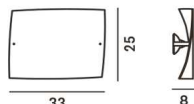

### Folio small

Weight  
net kg: 1,48  
gross kg: 2,78

Packaging  
vol. m3: 0,030  
n. boxes: 2

Bulbs  
Halogen 1x120W R7s (78mm)

Certifications  
⊕ ⚡ CE ⚡ IP 20

Energy Class

C

Brightness light  
diffused light

[2D/3D drawings](#)  
[photometric info](#)  
[assembly instructions](#)

download area