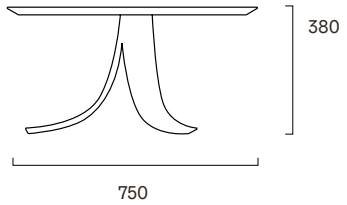

Dimensions (mm)

Pi 75

Pi 50

Wood Colours

Oak

Walnut

Black

Blue