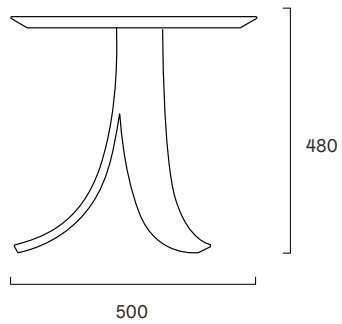

FJORDFIESTA

Pi 50 / Pi 75

Info

Side table in lacquered walnut or oak veneer,
or lacquered coloured oak veneer.

Design

Anderssen & Voll, 2016

FJORDFIESTA

Pi 50 / Pi 75

Dimensions (mm)

Pi 75

Pi 50

Wood Colours

Oak

Walnut

Black

Blue