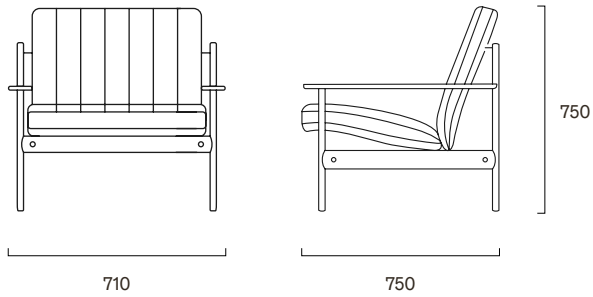

1001 AX Armchair

Info

Upholstered lounge chair with fluted padding and a solid walnut and stainless steel base. Available in three different leather types.

Design

Sven Ivar Dysthe, 1960

Dimensions (mm)

Wood Colours