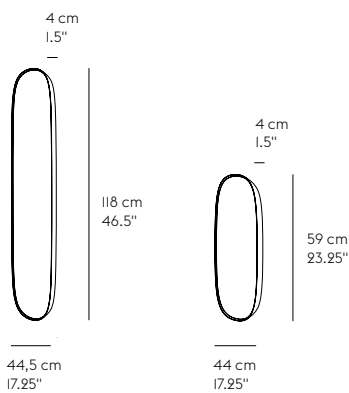

## FRAMED MIRROR

**ANDERSSEN & VOLL ON THE DESIGN** "We wanted to create a mirror that was more than merely a reflective surface. Framed is a new perspective to the classic framed mirror; it is a decorative design piece that leads your thoughts to installation art. It adds not only the functionality of a mirror to your home, but with its depth, organic shape and tone-in-tone color, it is almost perceived as an art object on the wall. The Framed Mirror can hang beautifully on your walls alone or combined with other sizes and colours."

### CATEGORY

Wall hanging mirror