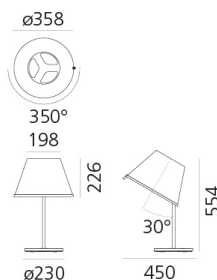

#### DIMENSIONS

Height:	cm 55.4
Diameter:	cm 35.8
Base Diameter:	cm 23
Max Extension Length:	cm 45
Inclination:	30
Rotation:	350
Impact Resistance:	N/D
Glow Wire Test:	750 °

#### DIMENSIONS

**OPTICS**

Emission:	Direct Spot
-----------	-------------

**DIMENSIONS**

Height:	cm 55.4
Diameter:	cm 35.8
Base Diameter:	cm 23
Max Extension Length:	cm 45
Inclination:	30
Rotation:	350
Impact Resistance:	N/D
Glow Wire Test:	750 °