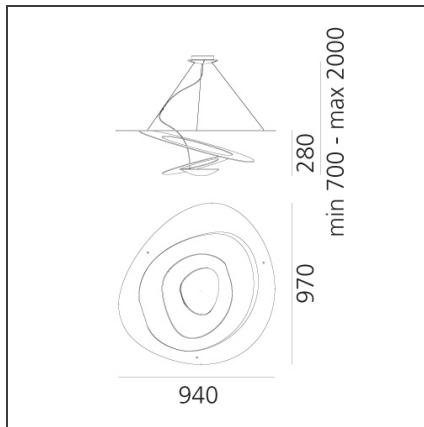

TECHNICAL DRAWINGS

FEATURES

Article Code:	1254W10A	Material:	Aluminum
Colour:	White	Series:	Design
Installation:	Suspension	Area contract:	Residential
Environment:	Indoor	Emission:	Indirect

DIMENSIONS

Length:	cm 94	Glow Wire Test:	650
Width:	cm 97		
Height:	cm 28		
Max Height from ceiling:	cm 200		

DIMENSIONS

Length:	cm 94	Glow Wire Test:	650
Width:	cm 97		
Height:	cm 28		
Max Height from ceiling:	cm 200		

INCLUDED SOURCES

Category:	LED	Color temperature (K):	3000K
Number:	1	Color Tolerance:	MacAdam 2SDCM
Watt:	44W	CRI:	90
Delivered lumens output (lm):	4230lm		
Type:	0		
Class:	A		

TECHNICAL DRAWINGS

FEATURES

Article Code:	1256110A	Material:	Aluminum
Colour:	White	Series:	Design
Installation:	Suspension		

DIMENSIONS

Length:	cm 67	Impact Resistance:	N/D
Width:	cm 69	Glow Wire Test:	650
Height:	cm 23		
Max Height from ceiling:	cm 200		

TECHNICAL DRAWINGS

FEATURES

Article Code:	1249010A	Material:	Aluminum
Colour:	white	Series:	Design
Installation:	Suspension		

DIMENSIONS

Length:	cm 46.5	Glow Wire Test:	650
Width:	cm 48		
Height:	cm 13		
Max Height from ceiling:	cm 200		