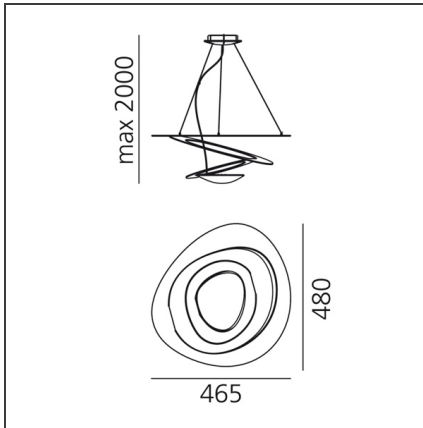

TECHNICAL DRAWINGS

FEATURES

Article Code:	1254W10A	Material:	Aluminum
Colour:	White	Series:	Design
Installation:	Suspension	Area contract:	Residential
Environment:	Indoor	Emission:	Indirect

DIMENSIONS

Length:	cm 94	Glow Wire Test:	650
Width:	cm 97		
Height:	cm 28		
Max Height from ceiling:	cm 200		

DIMENSIONS

Length:	cm 94	Glow Wire Test:	650
Width:	cm 97		
Height:	cm 28		
Max Height from ceiling:	cm 200		

INCLUDED SOURCES

Category:	LED	Color temperature (K):	3000K
Number:	1	Color Tolerance:	MacAdam 2SDCM
Watt:	44W	CRI:	90
Delivered lumens output (lm):	4230lm		
Type:	0		
Class:	A		

TECHNICAL DRAWINGS

FEATURES

Article Code:	1256110A	Material:	Aluminum
Colour:	White	Series:	Design
Installation:	Suspension		

DIMENSIONS

Length:	cm 67	Impact Resistance:	N/D
Width:	cm 69	Glow Wire Test:	650
Height:	cm 23		
Max Height from ceiling:	cm 200		

TECHNICAL DRAWINGS

FEATURES

Article Code:	1249010A	Material:	Aluminum
Colour:	white	Series:	Design
Installation:	Suspension		

DIMENSIONS

Length:	cm 46.5	Glow Wire Test:	650
Width:	cm 48		
Height:	cm 13		
Max Height from ceiling:	cm 200		