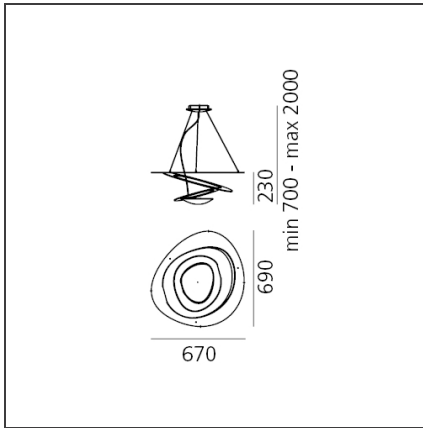

TECHNICAL DRAWINGS

FEATURES

Article Code:	1254W10A	Material:	Aluminum
Colour:	White	Series:	Design
Installation:	Suspension	Area contract:	Residential
Environment:	Indoor	Emission:	Indirect

DIMENSIONS

Length:	cm 94	Glow Wire Test:	650
Width:	cm 97		
Height:	cm 28		
Max Height from ceiling:	cm 200		

DIMENSIONS

Length:	cm 94	Glow Wire Test:	650
Width:	cm 97		
Height:	cm 28		
Max Height from ceiling:	cm 200		

INCLUDED SOURCES

Category:	LED	Color temperature (K):	3000K
Number:	1	Color Tolerance:	MacAdam 2SDCM
Watt:	44W	CRI:	90
Delivered lumens output (lm):	4230lm		
Type:	0		
Class:	A		

TECHNICAL DRAWINGS

FEATURES

Article Code:	1256110A	Material:	Aluminum
Colour:	White	Series:	Design
Installation:	Suspension		

DIMENSIONS

Length:	cm 67	Impact Resistance:	N/D
Width:	cm 69	Glow Wire Test:	650
Height:	cm 23		
Max Height from ceiling:	cm 200		

TECHNICAL DRAWINGS

FEATURES

Article Code:	1249010A	Material:	Aluminum
Colour:	white	Series:	Design
Installation:	Suspension		

DIMENSIONS

Length:	cm 46.5	Glow Wire Test:	650
Width:	cm 48		
Height:	cm 13		
Max Height from ceiling:	cm 200		