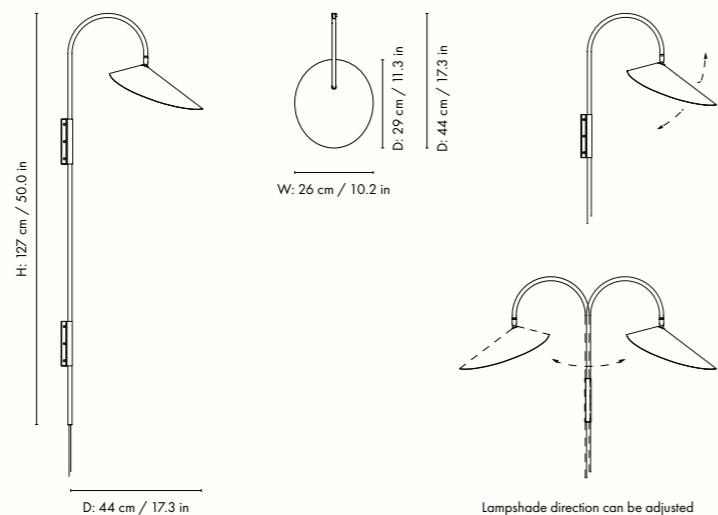

Measurements