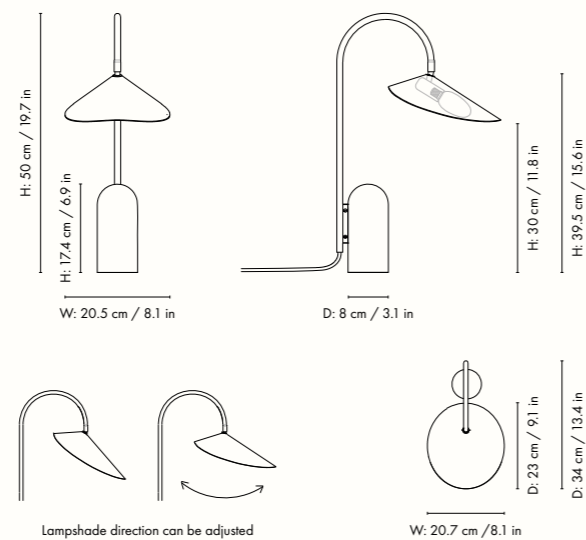

110168693
Cashmere

100132101
Black

Information

Size: W: 20.5 x H: 50 x D: 34 cm /
W: 8.1 x H: 19.7 x D: 13.4 in
Material: Solid black marble base/Solid travertine base. Powder coated iron structure and aluminium lampshade. Electrical components. E14 socket. 2.6 metre fabric cord. Matte off-white inside
Care: Wipe with a damp cloth
Voltage: 220-240V - 50Hz
Light source: E14 max 12 watt LED. Bulb not included
Info: Direction of lampshade can be adjusted.
Separate version for US. Registered design
Certifications: CE, UKCA, RoHs. Only approved for EU/NO/CH/SAA/UK (UK plug version for UK)
Classification: IP20, Class II
Country of origin: China
Net weight: 2.9 kg
Packsize: 1

Measurements

Arum Swivel Wall Lamp Tall

The Arum Swivel Wall Lamp Tall is characterised by an organic shape that is elegantly suspended from a curved metal arch in a leaf-like manner. With the matte, off-white inside of the shade, the lamp provides a soft, evenly distributed light. The arm of the lamp includes a swivel mount, allowing the lamp to turn in all directions, ensuring that the Arum Swivel Wall Lamp Tall will provide optimal light in every situation. The lamp includes a fabric cord with a switch and comes with a wall bracket, making it is easy to mount the Arum Swivel Wall Lamp Tall on your desired wall.

1104266356
Cashmere

1104266355
Black

Information

Size: W: 26 x H: 127 x D: 44 cm /
W: 10.2 x H: 50.0 x D: 17.3 in
Material: Powder coated iron structure and aluminium lampshade matte Off-white inside.
Electrical components E14 socket 2.6 metre fabric cord with on/off switch
Care: Wipe with a dry cloth
Voltage: 220-240V - 50Hz
Light source: E14 max 12 watt LED Bulb not included
Info: Direction of lampshade can be adjusted.
Separate version for US. Registered design
Certifications: CE, UKCA, RoHs. Only approved for EU/NO/CH/SAA/UK (UK plug version for UK)
Classification: IP20, Class II
Country of origin: China
Net weight: 1.4 kg
Packsize: 1