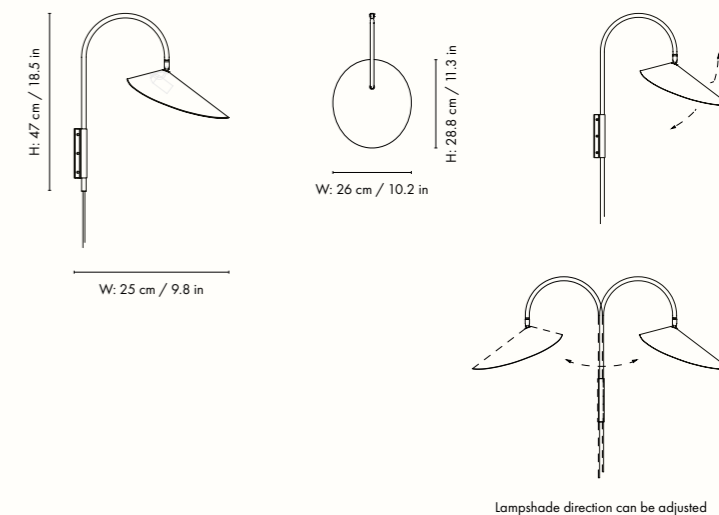

Measurements