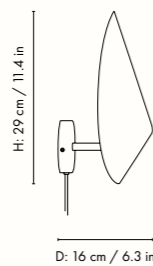

Measurements