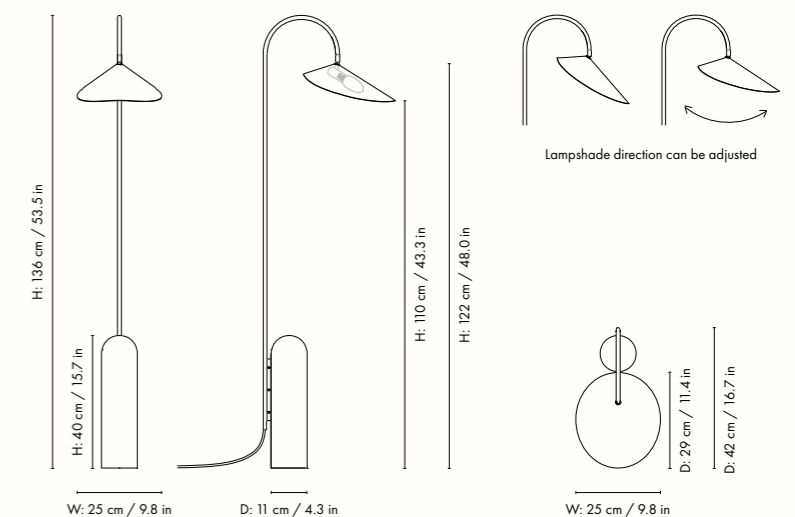

Measurements