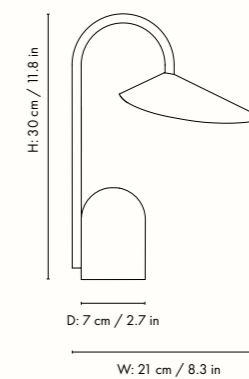

Measurements