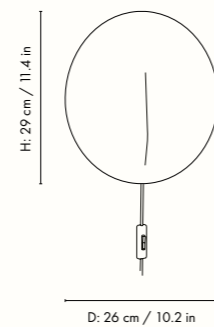

Measurements