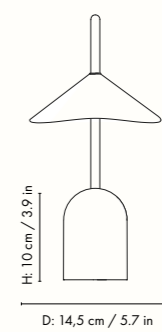

Measurements